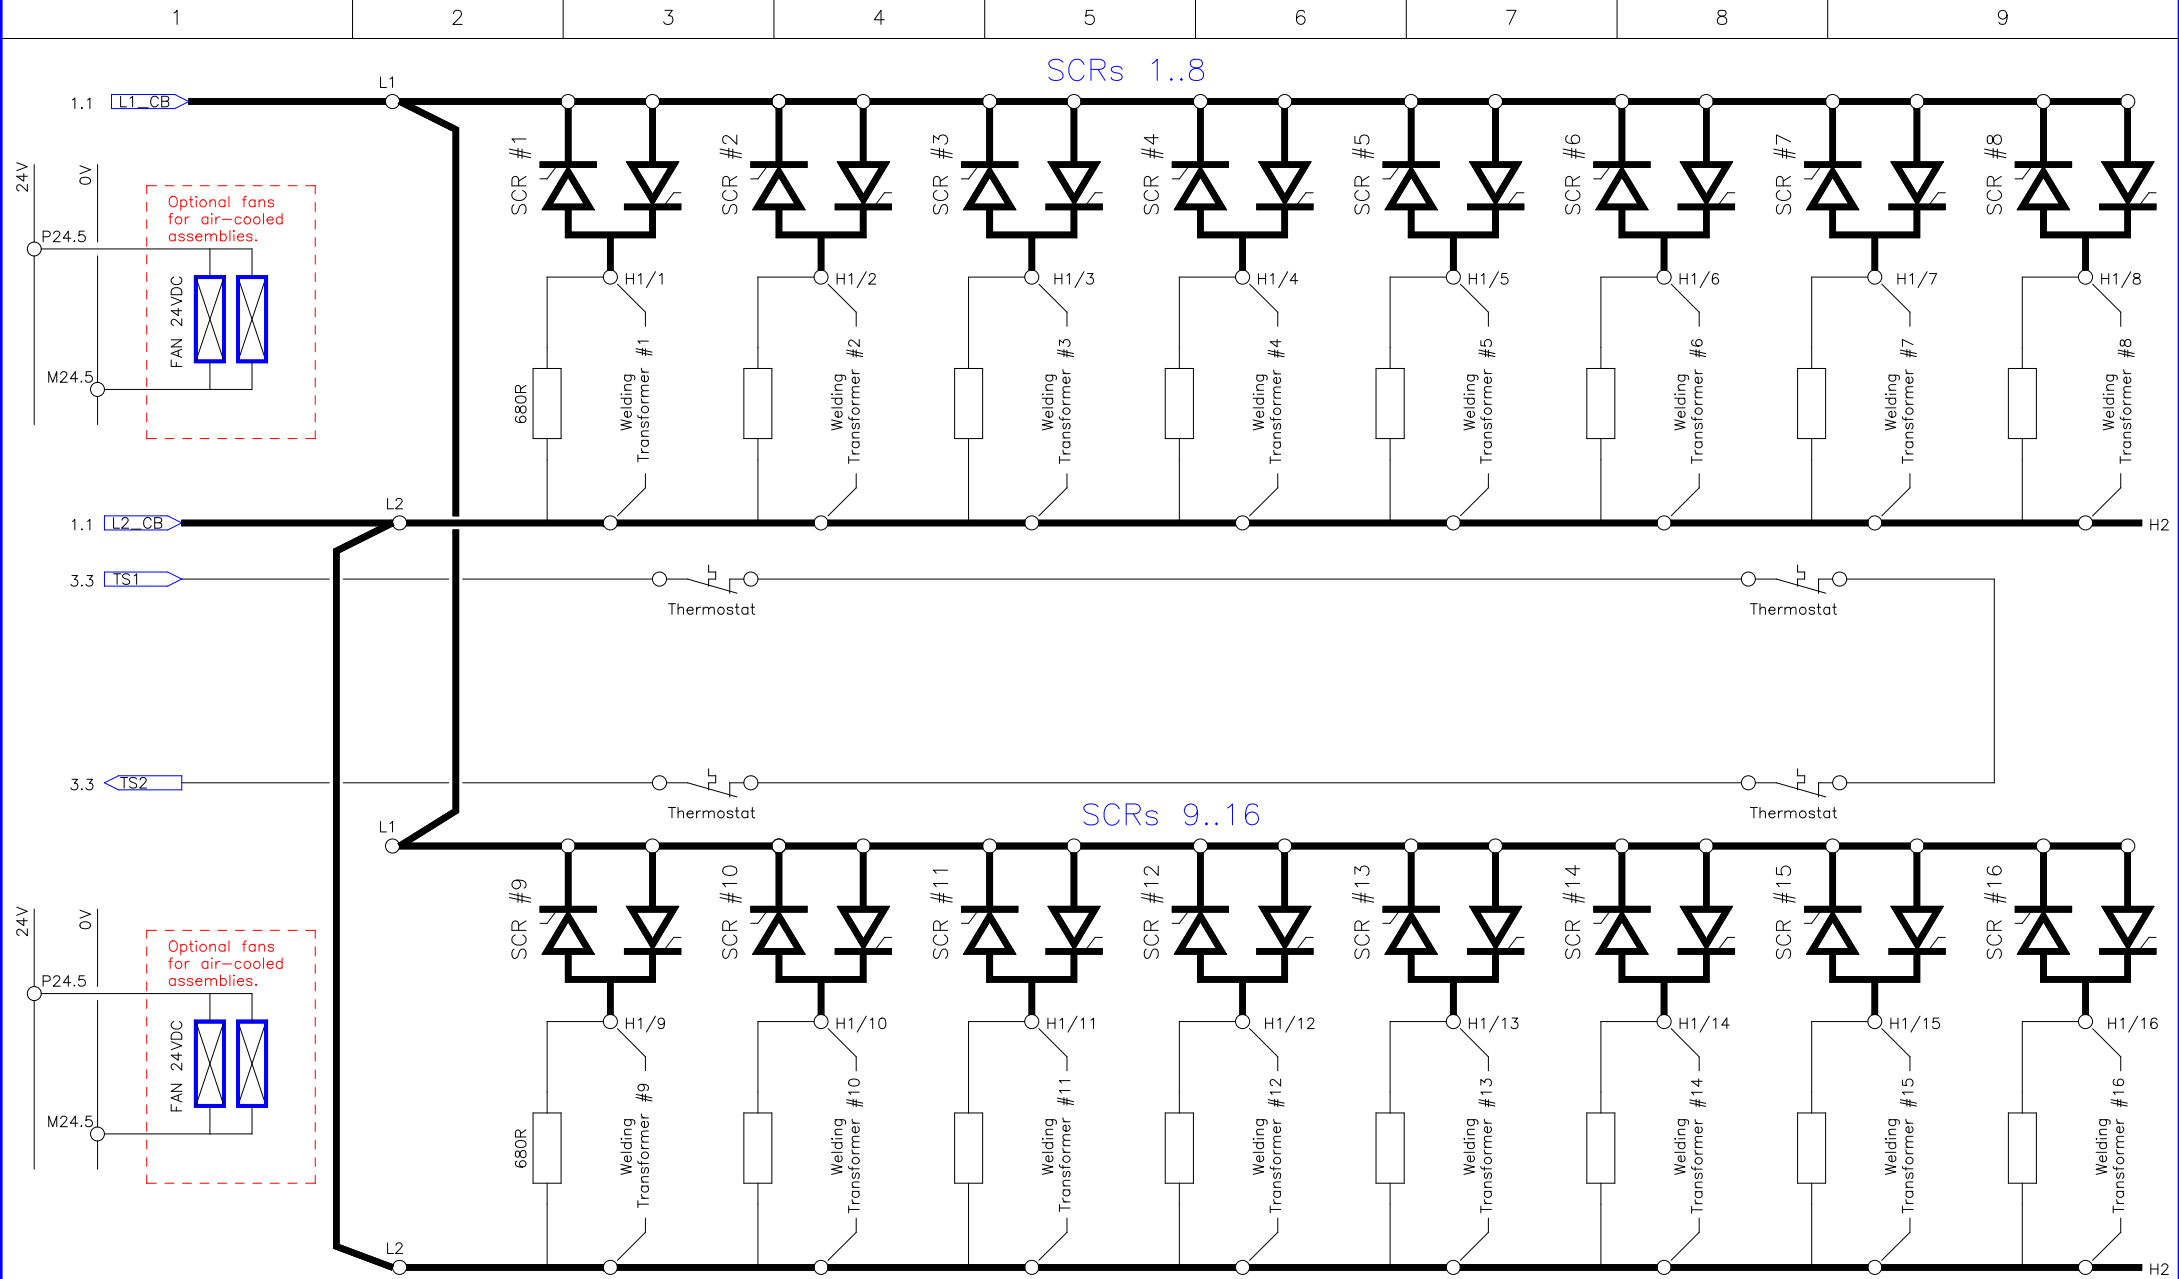

STANDARD OPTION

UVT OPTION

DATE: 25-2-15

DRAWN: K.C.

CHECKED:

BF ENTRON
LTD

TITLE: WS2003 MULTIWELD
WIRING DIAGRAM

DRAWING No: 3U3542

ISSUE No: 3

SHEET No: 1 of 5

DATE:	25-2-15
DRAWN:	K.C.
CHECKED:	

BF ENTRON
LTD

TITLE: WS2003 MULTIWEELD
WIRING DIAGRAM

DRAWING No:	3U3542
ISSUE No:	3
SHEET No:	2 of 5

DATE:	25-2-15
DRAWN:	K.C.
CHECKED:	

BF ENTRON LTD

TITLE: WS2003 MULTIWELD WIRING DIAGRAM

DRAWING No:	3U3542
ISSUE No:	3
SHEET No:	3 of 5

SCRs 1..8

DATE:	25-2-15	BF ENTRON LTD	TITLE: WS2003 MULTIWELD WIRING DIAGRAM	DRAWING No:	3U3542		
DRAWN:	K.C.			ISSUE No:		3	SHEET No:
CHECKED:							