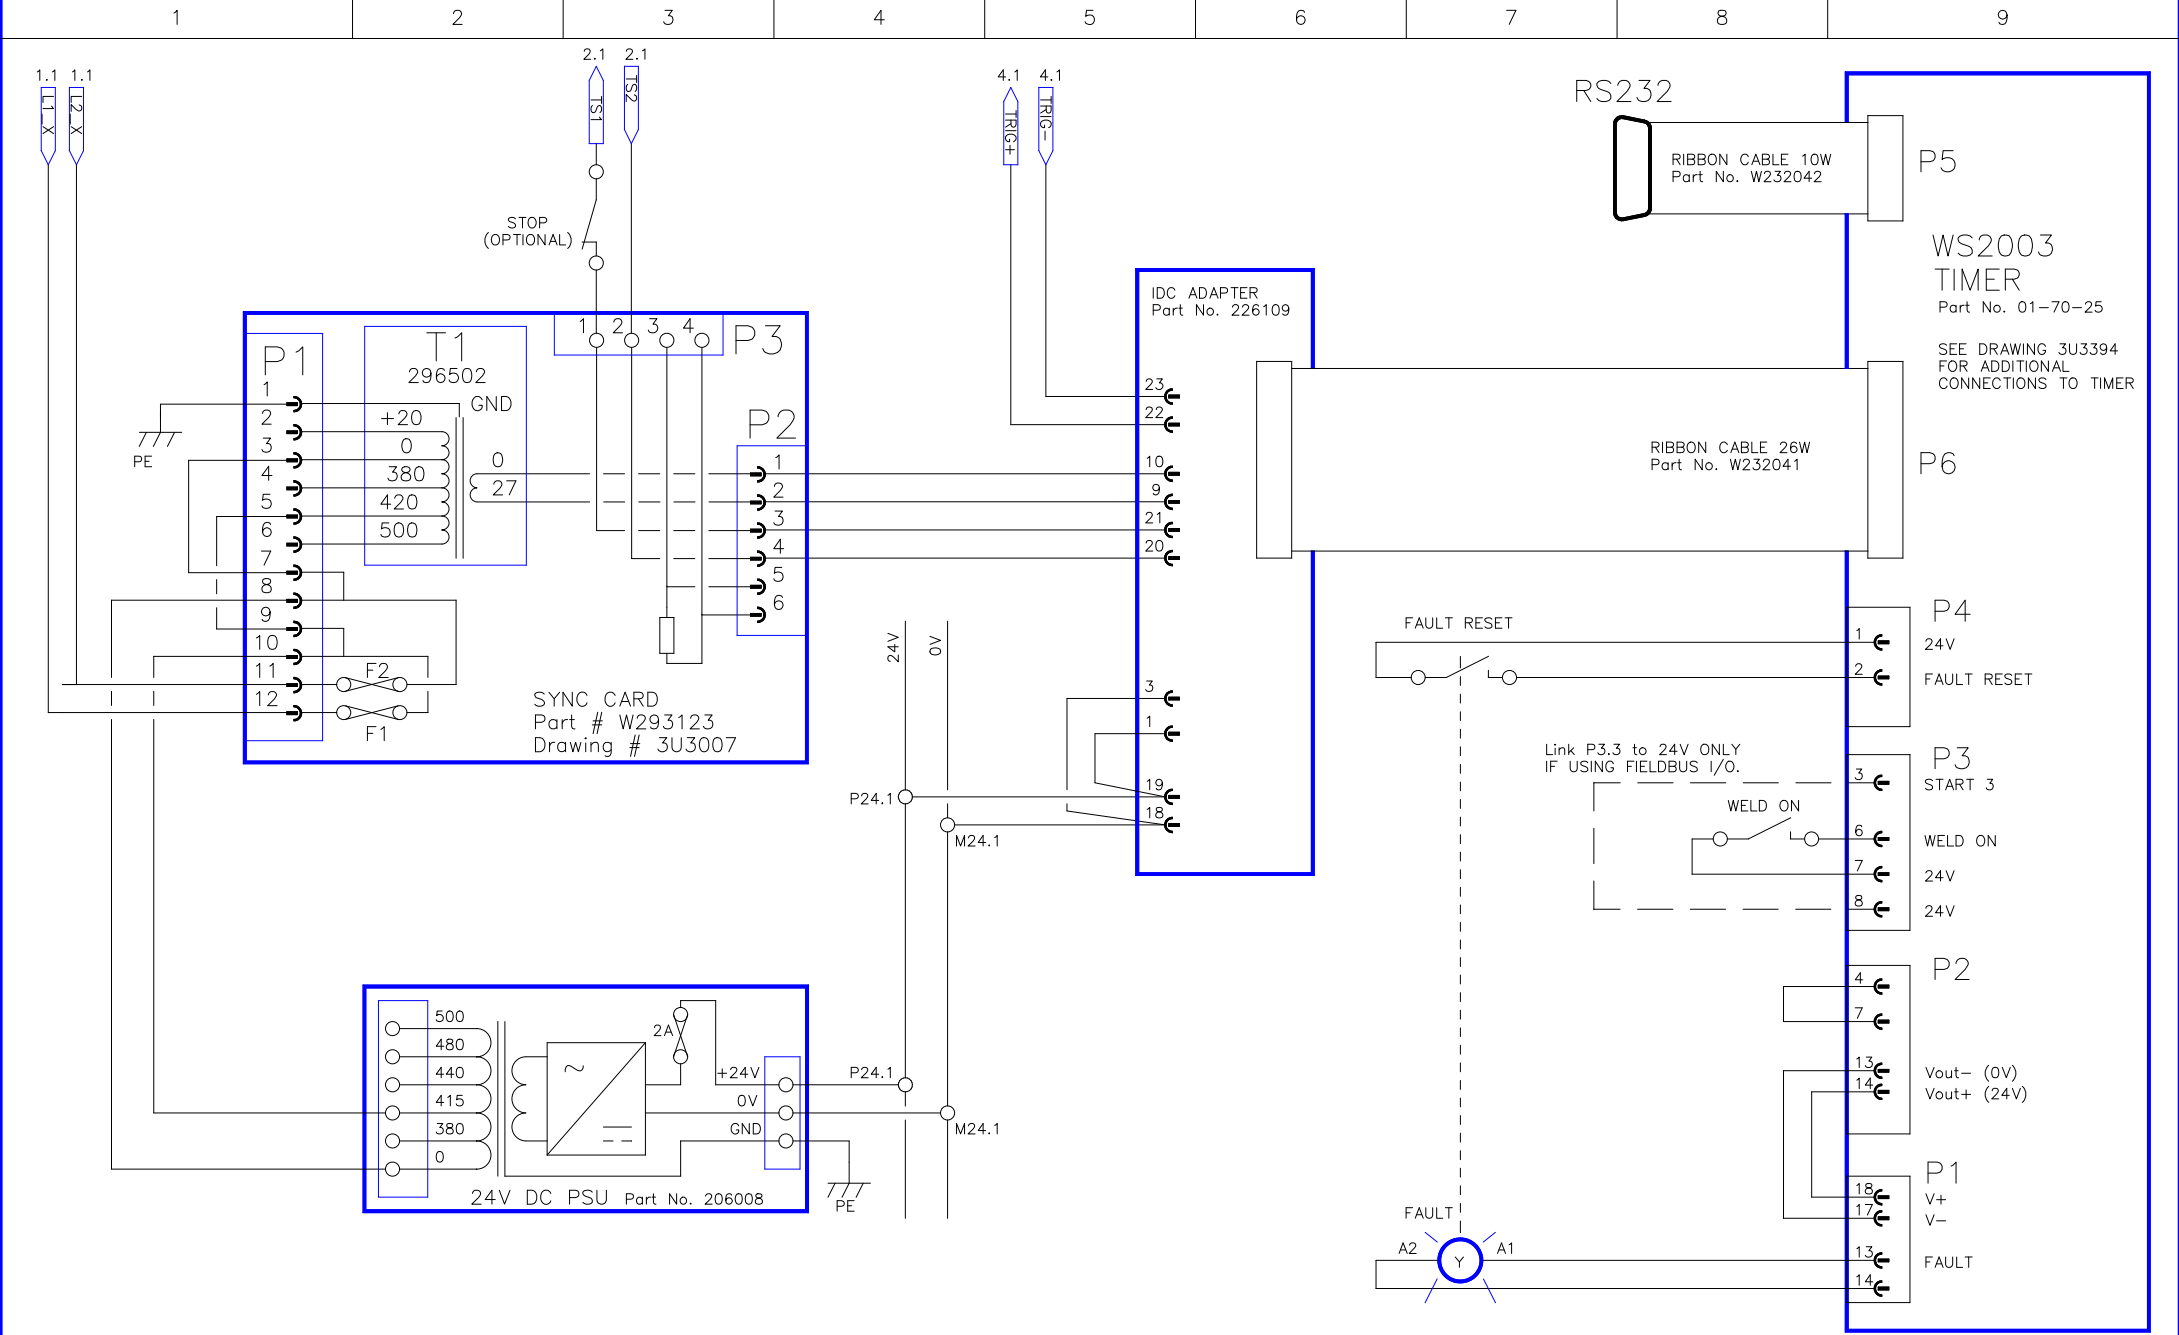

ISSUE No: 3

SHEET No: 1 of 5

DATE:	25-2-15
DRAWN:	K.C.
CHECKED:	

BF ENTRON
LTD

TITLE: WS2003 MULTIWEELD
WIRING DIAGRAM

DRAWING No:	3U3542
ISSUE No:	3
SHEET No:	2 of 5

DATE:	25-2-15
DRAWN:	K.C.
CHECKED:	

BF ENTRON LTD

TITLE: WS2003 MULTIWELD WIRING DIAGRAM

DRAWING No:	3U3542
ISSUE No:	3
SHEET No:	3 of 5

SCRs 1..8

DATE:	25-2-15	BF ENTRON LTD	TITLE: WS2003 MULTIWELD WIRING DIAGRAM	DRAWING No:	3U3542		
DRAWN:	K.C.			ISSUE No:		3	SHEET No:
CHECKED:							