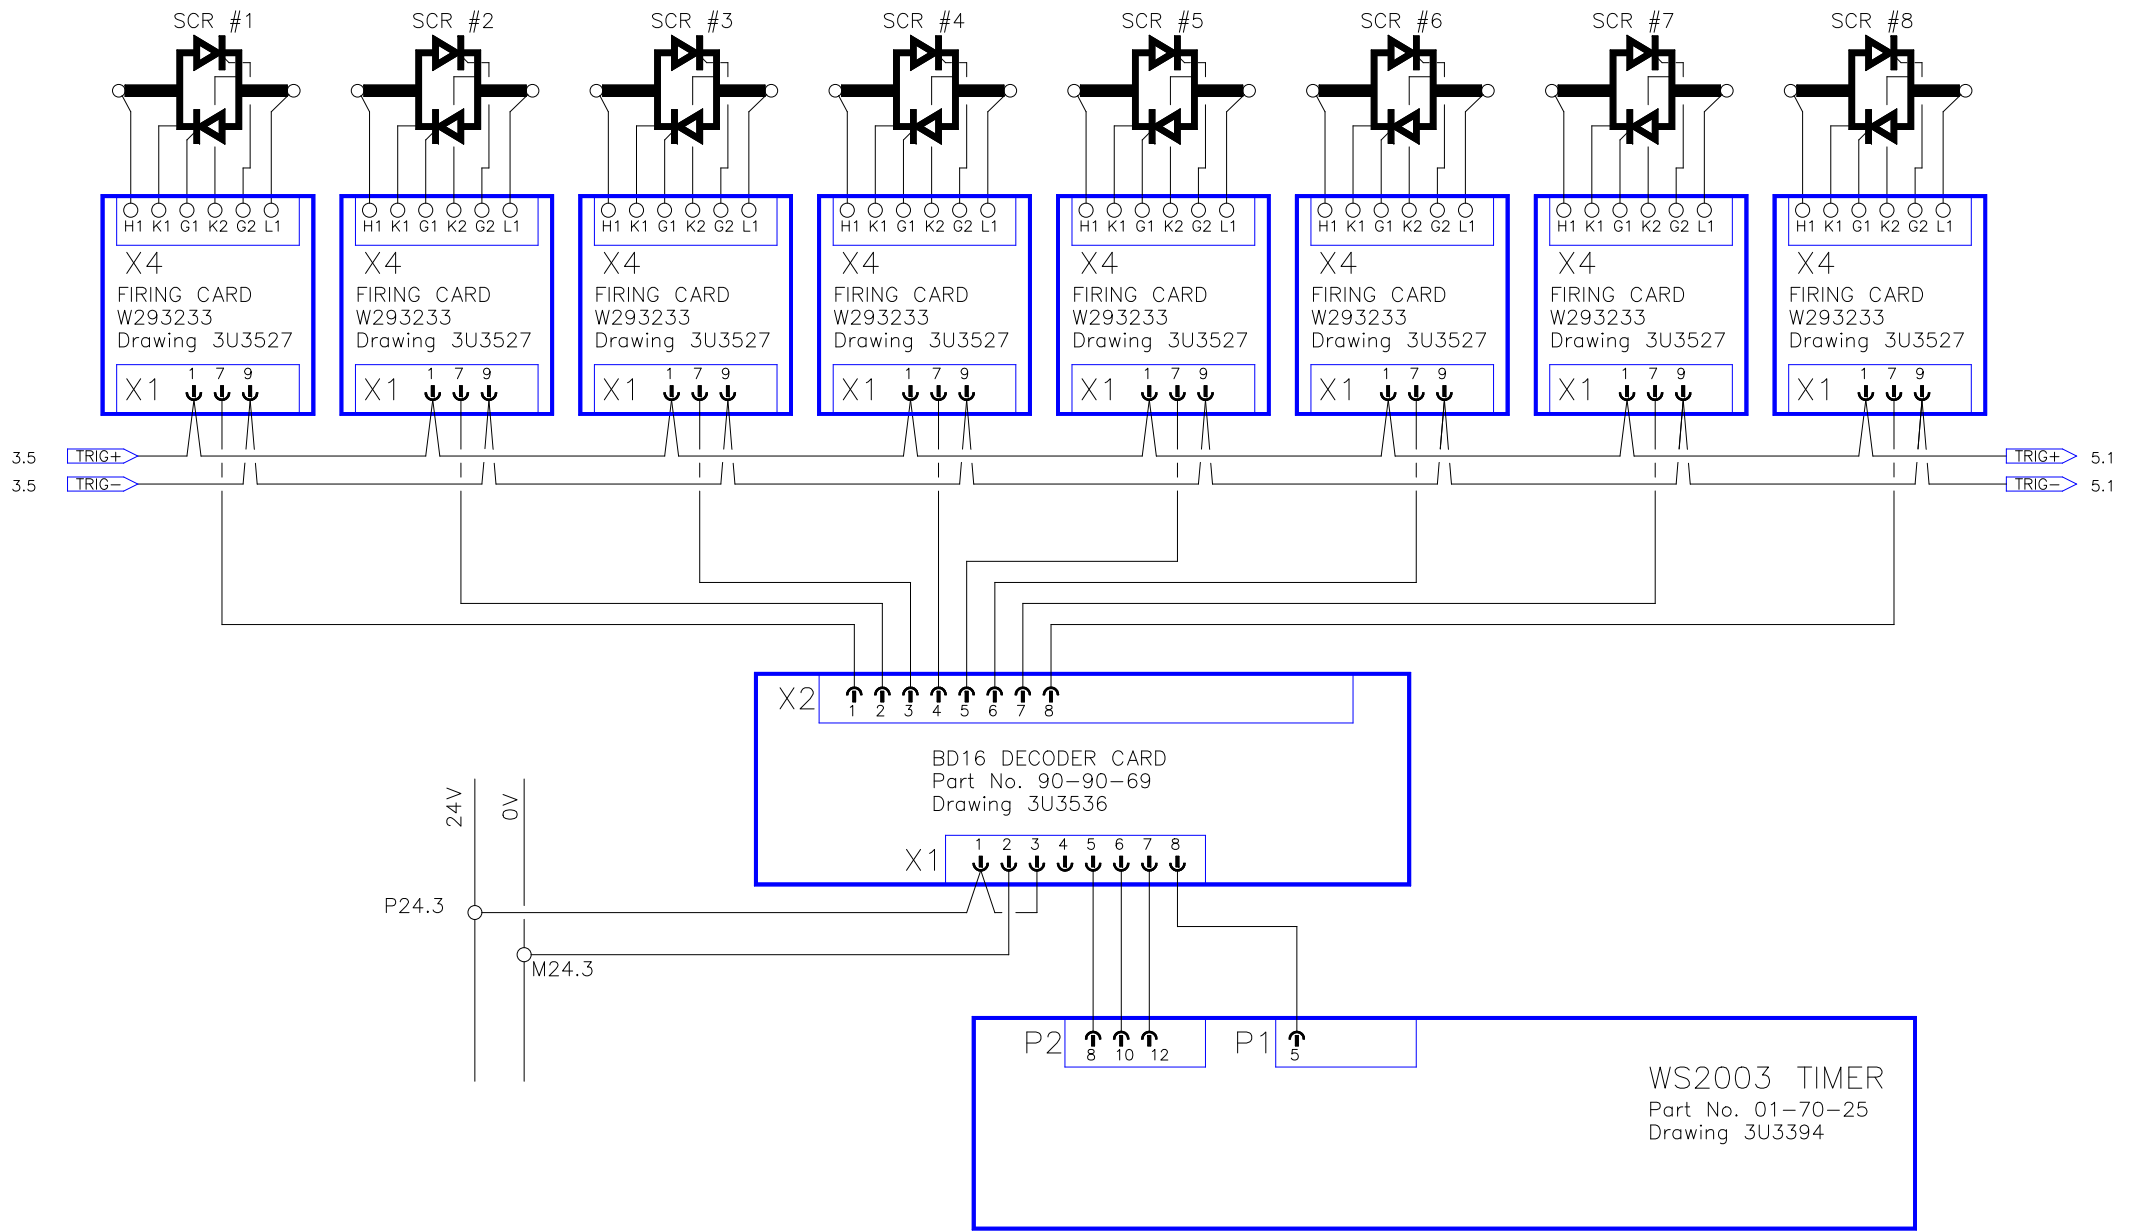

ISSUE No: 3

SHEET No: 1 of 5

DATE:	25-2-15
DRAWN:	K.C.
CHECKED:	

BF ENTRON
LTD

TITLE: WS2003 MULTIWEELD
WIRING DIAGRAM

DRAWING No:	3U3542
ISSUE No:	3
SHEET No:	2 of 5

DATE:	25-2-15
DRAWN:	K.C.
CHECKED:	

BF ENTRON LTD

TITLE: WS2003 MULTIWELD WIRING DIAGRAM

DRAWING No:	3U3542
ISSUE No:	3
SHEET No:	3 of 5

SCRs 1..8

DATE:	25-2-15	BF ENTRON LTD	TITLE: WS2003 MULTIWELD WIRING DIAGRAM	DRAWING No:	3U3542		
DRAWN:	K.C.			ISSUE No:		3	SHEET No:
CHECKED:							