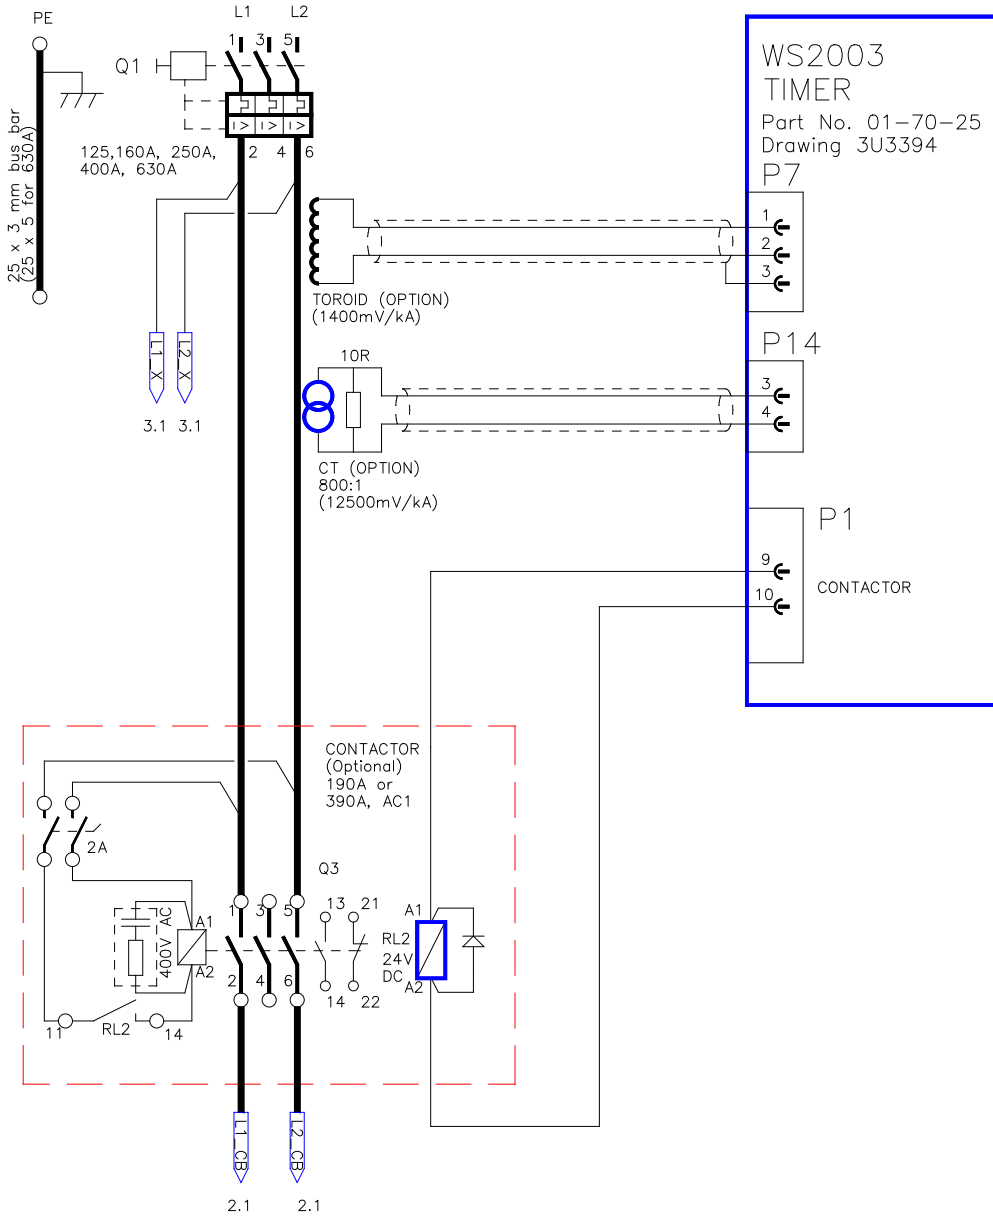

STANDARD OPTION

UVT OPTION

DATE: 25-2-15

DRAWN: K.C.

CHECKED:

BF ENTRON
LTD

TITLE: WS2003 MULTIWELD
WIRING DIAGRAM

DRAWING No: 3U3542

ISSUE No: 3

SHEET No: 1 of 5

DATE:	25-2-15
DRAWN:	K.C.
CHECKED:	

BF ENTRON
LTD

TITLE: WS2003 MULTIWEELD
WIRING DIAGRAM

DRAWING No:	3U3542
ISSUE No:	3
SHEET No:	2 of 5

DATE:	25-2-15
DRAWN:	K.C.
CHECKED:	

BF ENTRON LTD

TITLE: WS2003 MULTIWELD WIRING DIAGRAM

DRAWING No:	3U3542
ISSUE No:	3
SHEET No:	3 of 5

SCRs 1..8

DATE:	25-2-15	BF ENTRON LTD	TITLE: WS2003 MULTIWELD WIRING DIAGRAM	DRAWING No:	3U3542		
DRAWN:	K.C.			ISSUE No:		3	SHEET No:
CHECKED:							