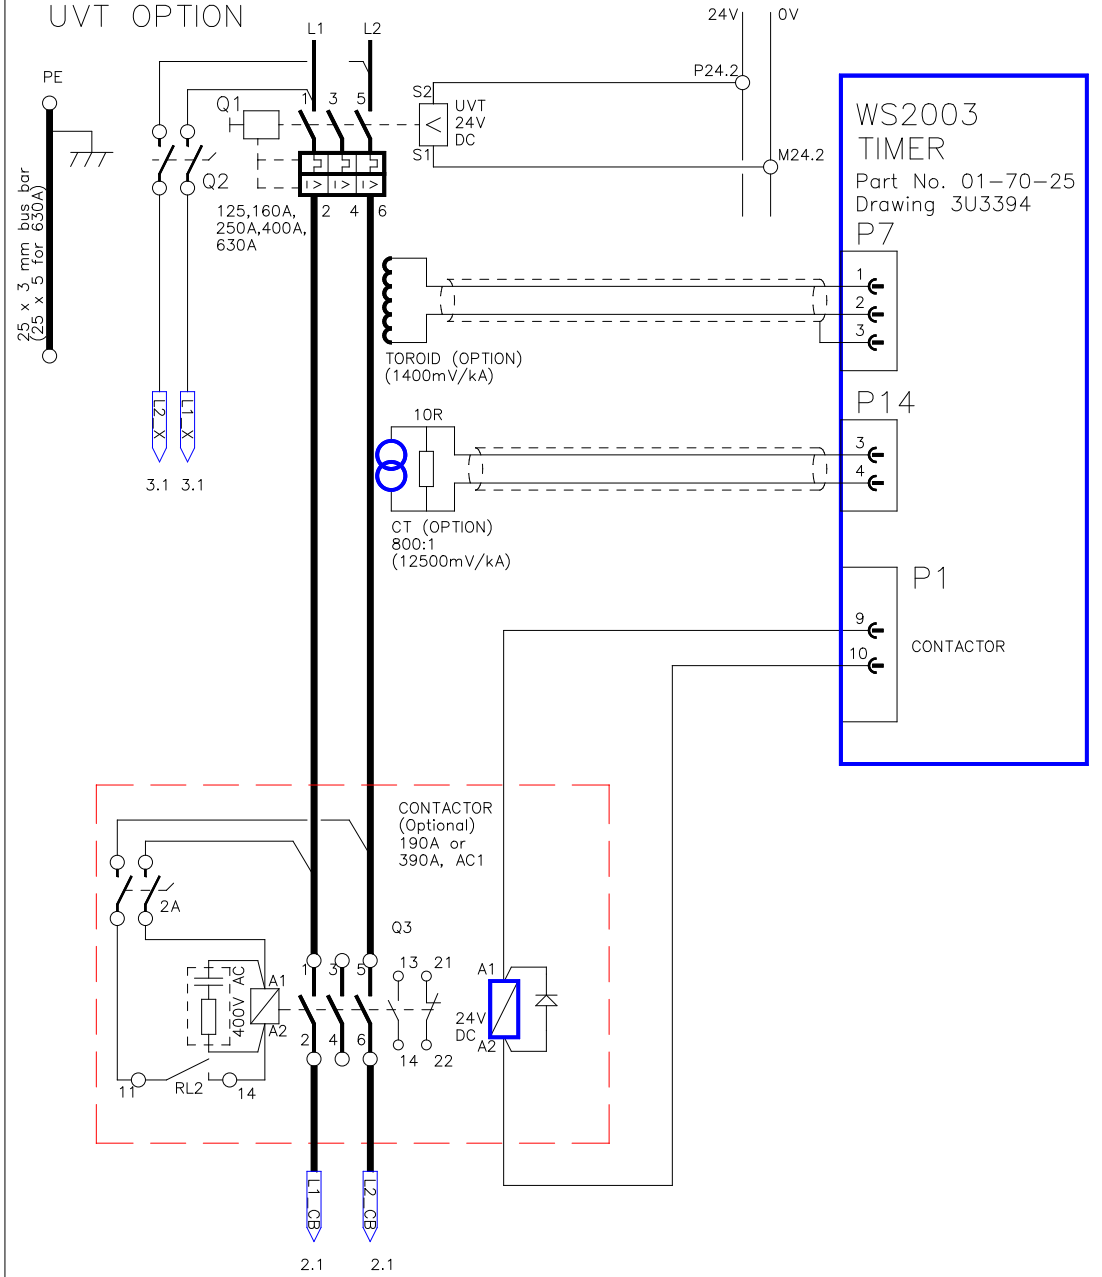

STANDARD OPTION

UVT OPTION

DATE: 25-2-15

DRAWN: K.C.

CHECKED:

BF ENTRON
LTD

TITLE: WS2003 MULTIWELD
WIRING DIAGRAM

DRAWING No: 3U3542

ISSUE No: 3

SHEET No: 1 of 5

DATE:	25-2-15
DRAWN:	K.C.
CHECKED:	

BF ENTRON
LTD

TITLE: WS2003 MULTIWEELD
WIRING DIAGRAM

DRAWING No:	3U3542
ISSUE No:	3
SHEET No:	2 of 5

DATE:	25-2-15
DRAWN:	K.C.
CHECKED:	

BF ENTRON LTD

TITLE: WS2003 MULTIWELD WIRING DIAGRAM

DRAWING No:	3U3542
ISSUE No:	3
SHEET No:	3 of 5

SCRs 1..8

DATE:	25-2-15	BF ENTRON LTD	TITLE: WS2003 MULTIWELD WIRING DIAGRAM	DRAWING No:	3U3542		
DRAWN:	K.C.			ISSUE No:		3	SHEET No:
CHECKED:							