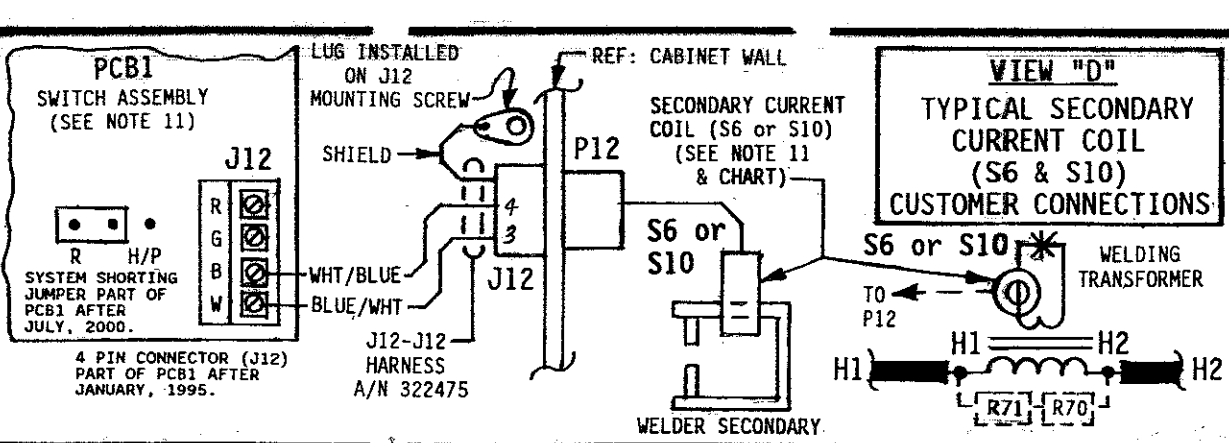

CAUTION
NOTE 2
For 460 VAC Operation - Use Jumper #1 ONLY.
For 230 VAC Operation - Use Jumper #2 ONLY.
For 575 VAC Operation - FACTORY WIRED ONLY.
For 115 VAC or 380 VAC Operation - CONSULT FACTORY.

CONTACTOR WIRING DIAGRAM EN1001-1200E EN1001-1800E EN1001-2200E