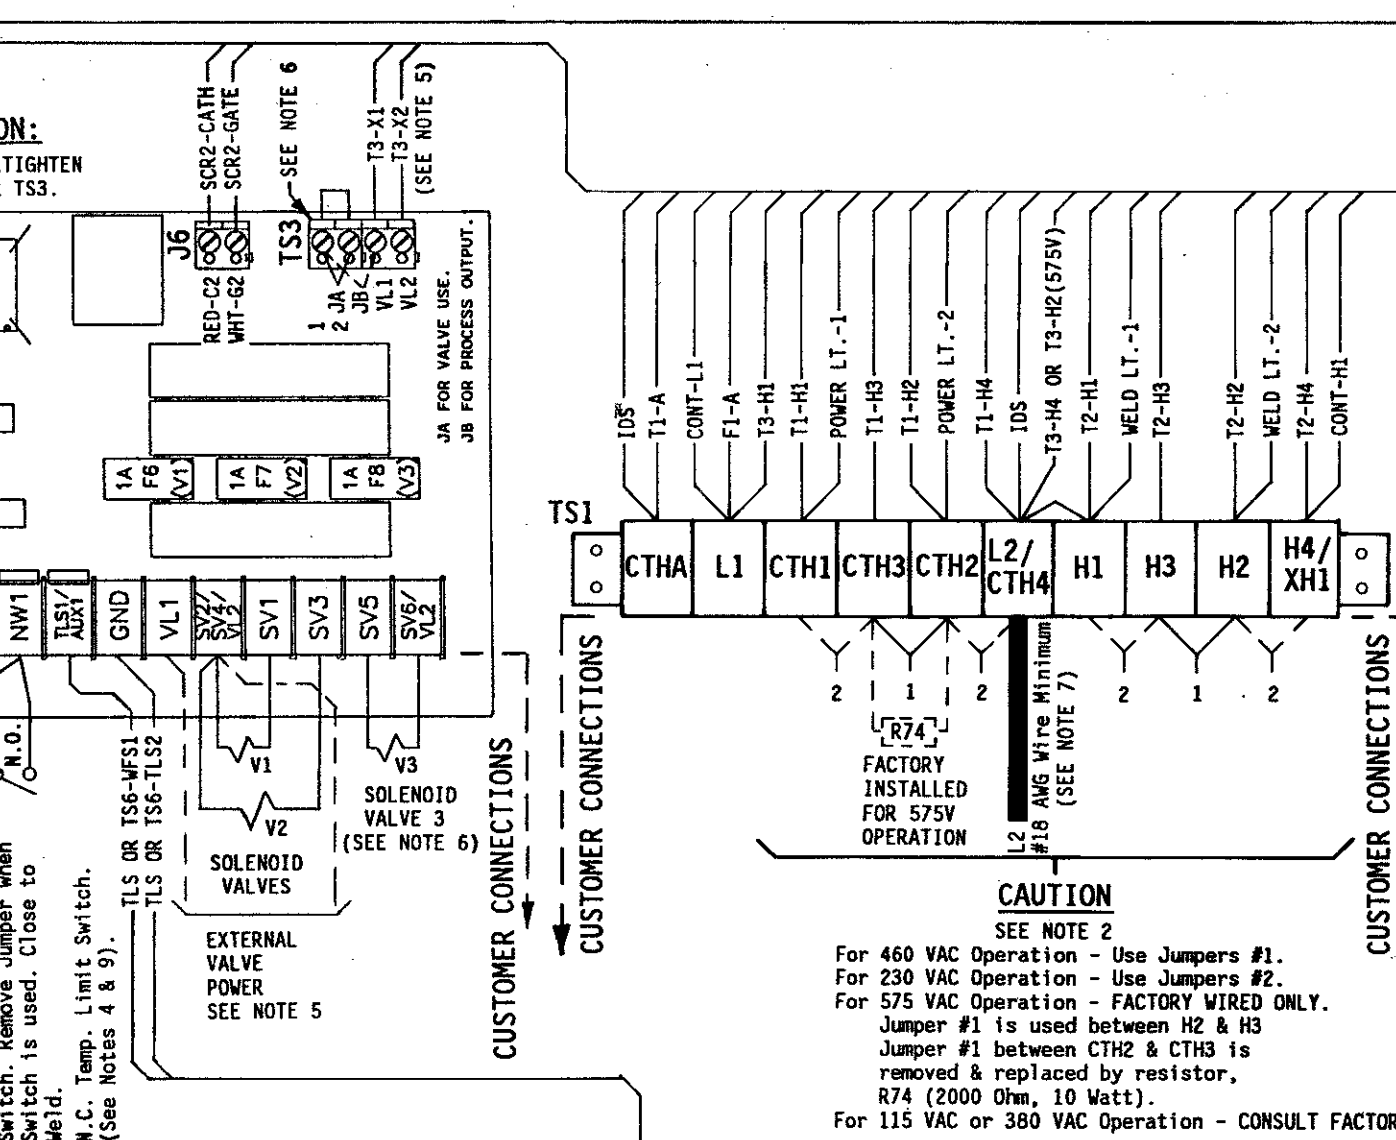

CAUTION - READ MANUAL & ALL NOTES BEFORE INSTALLING OR OPERATING CONTROL. SEE NOTE 1.
NO CIRCUIT CALIBRATION OR ADJUSTMENT EVER REQUIRED.

HAZARDOUS VOLTAGE
FROM ONE OR MORE SOURCES
Turn off all voltage sources before troubleshooting components.
Electrical shock or flash will cause severe injury or death.

FOR SERVICE ON THIS CONTROL
Contact Your Machine Dealer Or
ENTRON CONTROLS INC.
DIRECTLY: (630) 682-9000
465 EAST RANDY ROAD
CAROL STREAM, IL 60138
FAX # (630) 682-3374

421268-009

CURRENT SENSING COIL/SENSOR APPLICATION CHART

COIL/SENSOR MODEL NUMBER	CURRENT TRANSFORMER OR SECONDARY CURRENT SENSOR PART NUMBER	600A CONT.	1200A CONT.	1800A CONT.	2200A CONT.
P2 - 200:5	A/N 600575				
P2 - 500:5	A/N 600576		X	X	X
P10 - 1000:5	A/N 600577		X	X	X
P10 - 1000:5	A/N 600577-002		X	X	X
S	A/N 600590 & A/N 322379	X	X	X	X
S6	A/N 600667 & A/N 322475	X	X	X	X
S10	A/N 600668 & A/N 322475	X	X	X	X

X = ONE CURRENT TRANSFORMER ASSEMBLY, ONE SECONDARY CURRENT SENSOR ASSEMBLY, OR ONE SECONDARY CURRENT COIL.

CAUTION
NOTE 2
For 460 VAC Operation - Use Jumper #1 ONLY.
For 230 VAC Operation - Use Jumper #2 ONLY.
For 575 VAC Operation - FACTORY WIRED ONLY.
For 115 VAC or 380 VAC Operation - CONSULT FACTORY.

CONTACTOR WIRING DIAGRAM EN1001-1200E EN1001-1800E EN1001-2200E