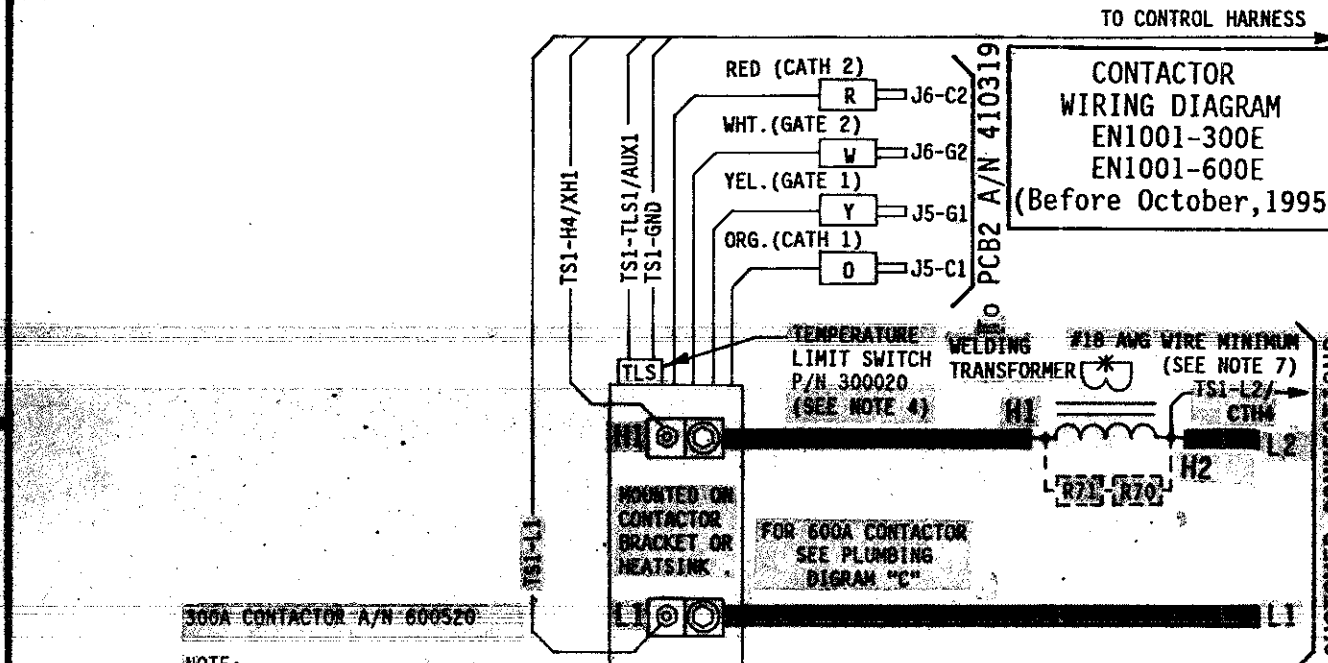

CAUTION - READ MANUAL & ALL NOTES BEFORE INSTALLING OR OPERATING CONTROL. SEE NOTE 1.
NO CIRCUIT CALIBRATION OR ADJUSTMENT EVER REQUIRED.

HAZARDOUS VOLTAGE
FROM ONE OR MORE SOURCES
Turn off all voltage sources before troubleshooting components.
Electrical shock or flash will cause severe injury or death.

FOR SERVICE ON THIS CONTROL
Contact Your Machine Dealer Or
ENTRON CONTROLS INC.
DIRECTLY: (630) 682-9000
465 EAST RANDY ROAD
CAROL STREAM, IL 60138
FAX # (630) 682-3374

421268-009

CURRENT SENSING COIL/SENSOR APPLICATION CHART

COIL/SENSOR MODEL NUMBER	CURRENT TRANSFORMER OR SECONDARY CURRENT SENSOR PART NUMBER	600A CONT.	1200A CONT.	1800A CONT.	2200A CONT.
P2 - 200:5	A/N 600575				
P2 - 500:5	A/N 600576		X	X	X
P10 - 1000:5	A/N 600577		X	X	X
P10 - 1000:5	A/N 600577-002		X	X	X
S	A/N 600590 & A/N 322379	X	X	X	X
S6	A/N 600667 & A/N 322475	X	X	X	X
S10	A/N 600668 & A/N 322475	X	X	X	X

X = ONE CURRENT TRANSFORMER ASSEMBLY, ONE SECONDARY CURRENT SENSOR ASSEMBLY, OR ONE SECONDARY CURRENT COIL.