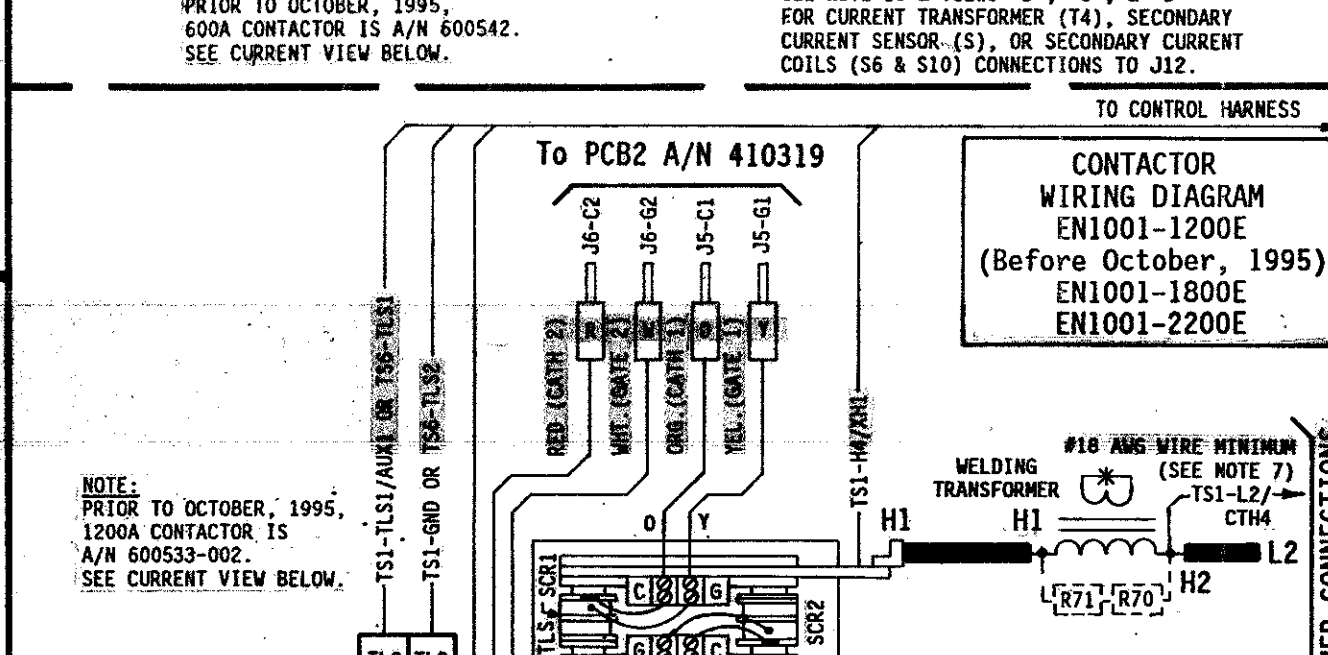

CAUTION
NOTE 2
For 460 VAC Operation - Use Jumper #1 ONLY.
For 230 VAC Operation - Use Jumper #2 ONLY.
For 575 VAC Operation - FACTORY WIRED ONLY.
For 115 VAC or 380 VAC Operation - CONSULT FACTORY.

CONTACTOR WIRING DIAGRAM EN1001-1200E EN1001-1800E EN1001-2200E