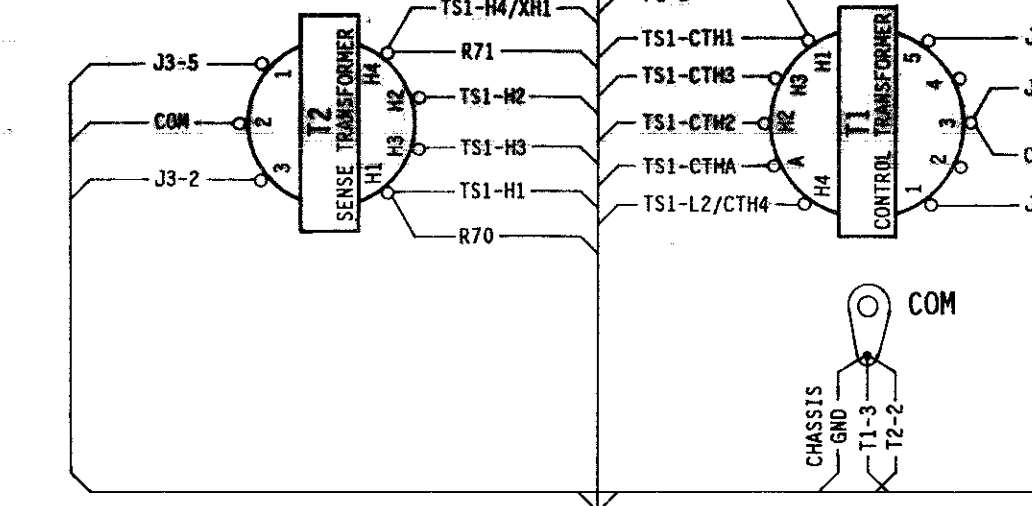

CAUTION - READ MANUAL & ALL NOTES BEFORE INSTALLING OR OPERATING CONTROL. SEE NOTE 1.
NO CIRCUIT CALIBRATION OR ADJUSTMENT EVER REQUIRED.

HAZARDOUS VOLTAGE
FROM ONE OR MORE SOURCES
Turn off all voltage sources before troubleshooting components.
Electrical shock or flash will cause severe injury or death.

FOR SERVICE ON THIS CONTROL
Contact Your Machine Dealer Or
ENTRON CONTROLS INC.
DIRECTLY: (630) 682-9000
465 EAST RANDY ROAD
CAROL STREAM, IL 60138
FAX # (630) 682-3374

421268-009

CURRENT SENSING COIL/SENSOR APPLICATION CHART

COIL/SENSOR MODEL NUMBER	CURRENT TRANSFORMER OR SECONDARY CURRENT SENSOR PART NUMBER	600A CONT.	1200A CONT.	1800A CONT.	2200A CONT.
P2 - 200:5	A/N 600575				
P2 - 500:5	A/N 600576		X	X	X
P10 - 1000:5	A/N 600577		X	X	X
P10 - 1000:5	A/N 600577-002		X	X	X
S	A/N 600590 & A/N 322379	X	X	X	X
S6	A/N 600667 & A/N 322475	X	X	X	X
S10	A/N 600668 & A/N 322475	X	X	X	X

X = ONE CURRENT TRANSFORMER ASSEMBLY, ONE SECONDARY CURRENT SENSOR ASSEMBLY, OR ONE SECONDARY CURRENT COIL.

CAUTION
NOTE 2
For 460 VAC Operation - Use Jumper #1 ONLY.
For 230 VAC Operation - Use Jumper #2 ONLY.
For 575 VAC Operation - FACTORY WIRED ONLY.
For 115 VAC or 380 VAC Operation - CONSULT FACTORY.

CONTACTOR WIRING DIAGRAM EN1001-1200E EN1001-1800E EN1001-2200E