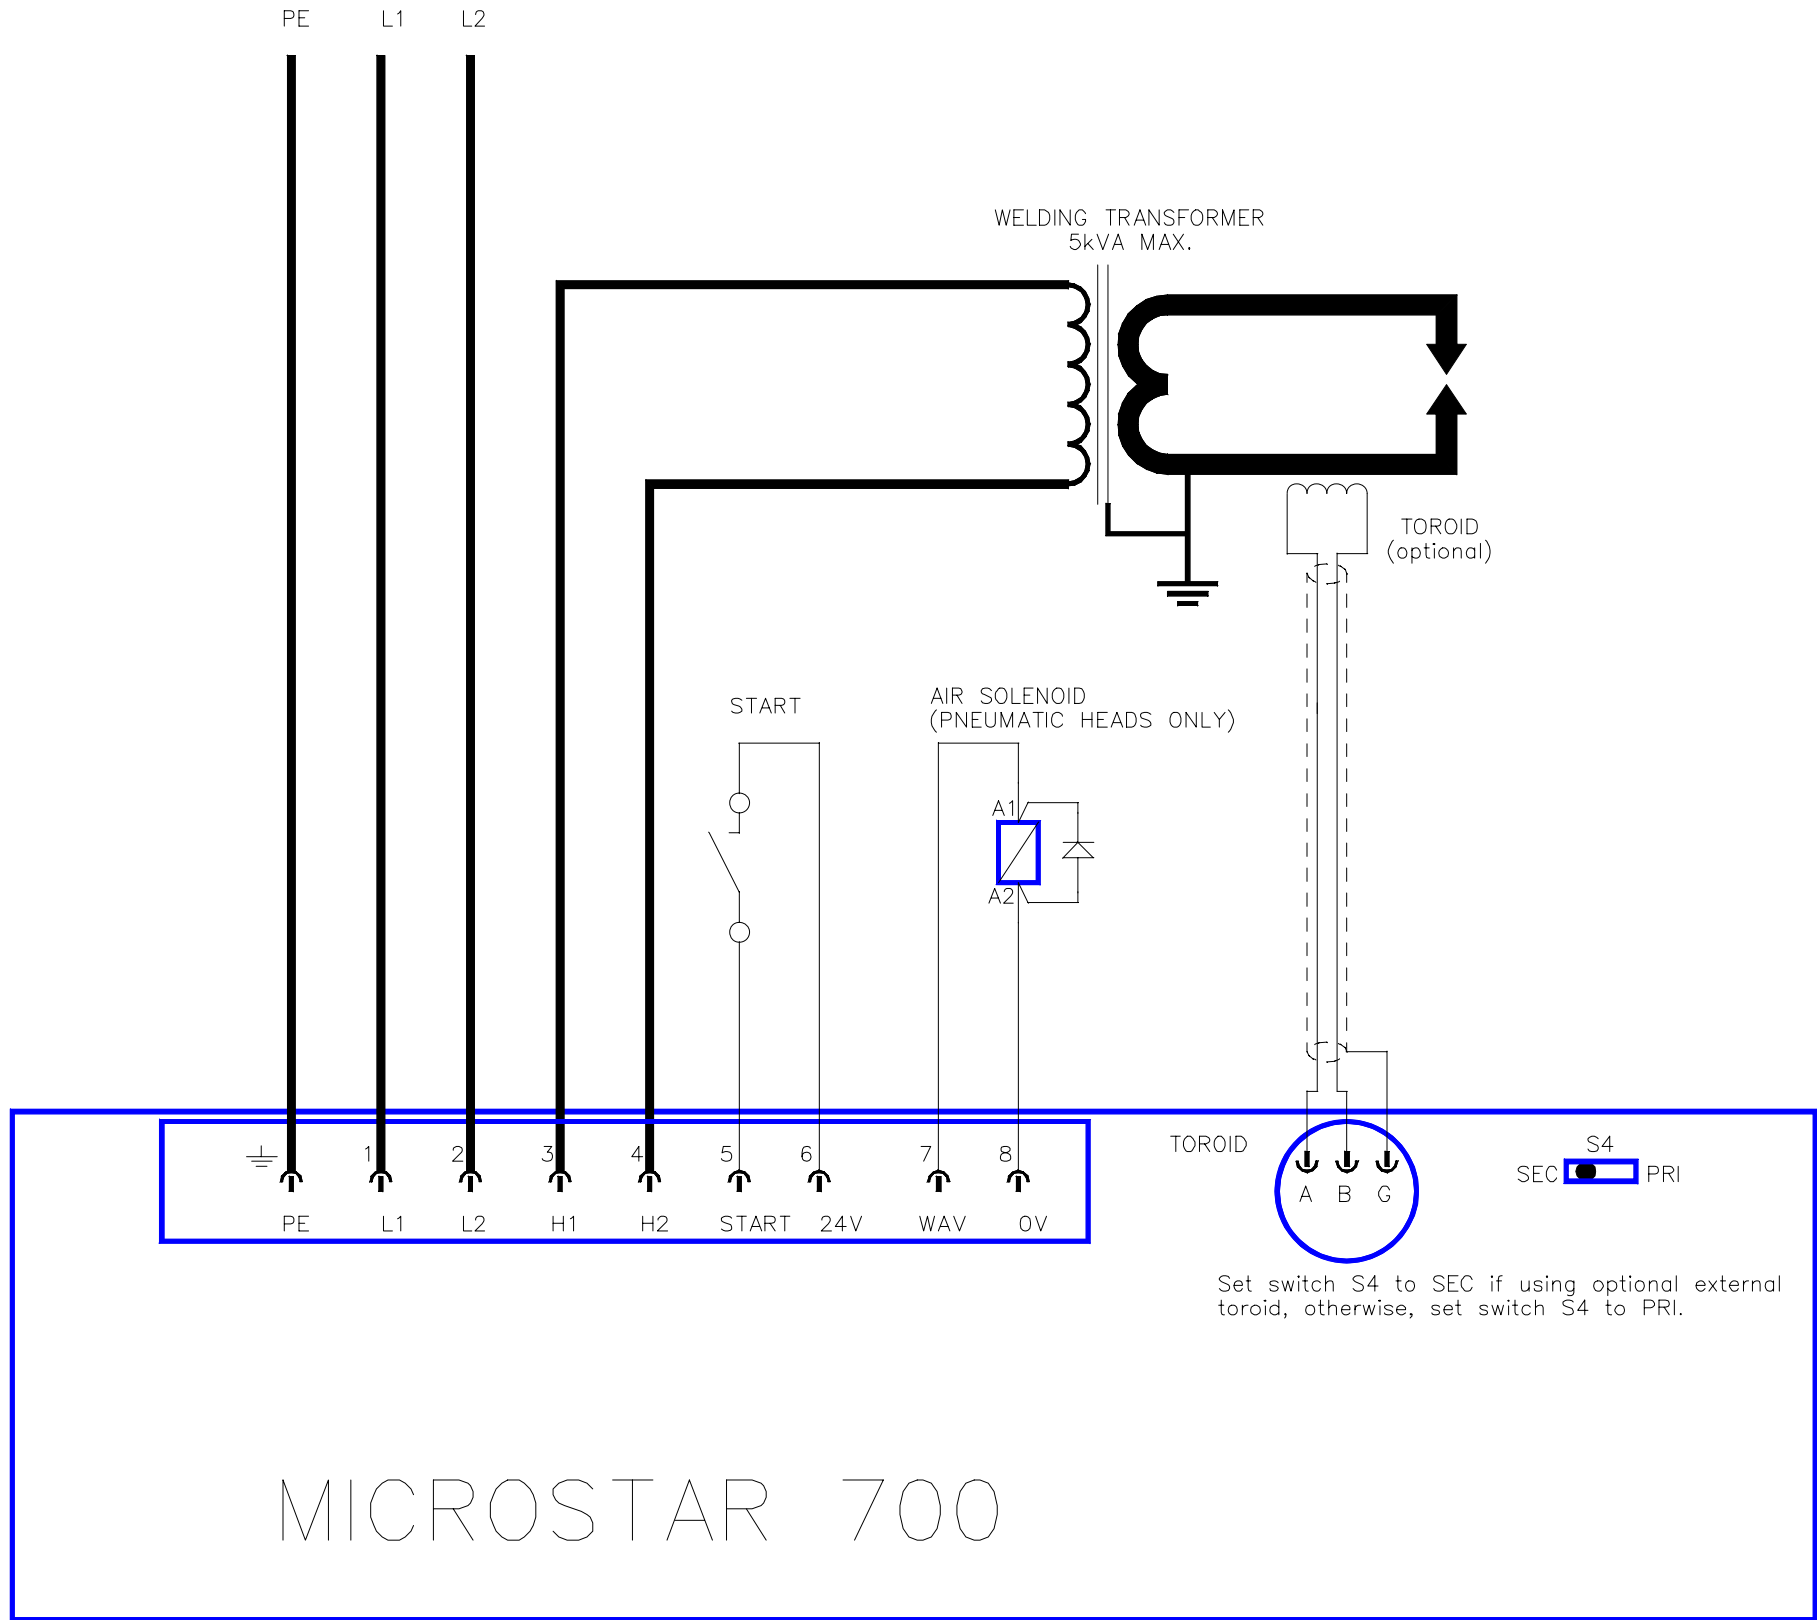

380..480 V AC SUPPLY  
(Adjust taps on PSU and  
POWER CARD to suit)

DATE:	8-6-06	BF ENTRON LTD	TITLE: MICROSTAR 700 USERS CONNECTIONS	DRAWING No:	3U3472	
DRAWN:	K.C.			ISSUE No:	1	SHEET No: 1 of 1
CHECKED:						