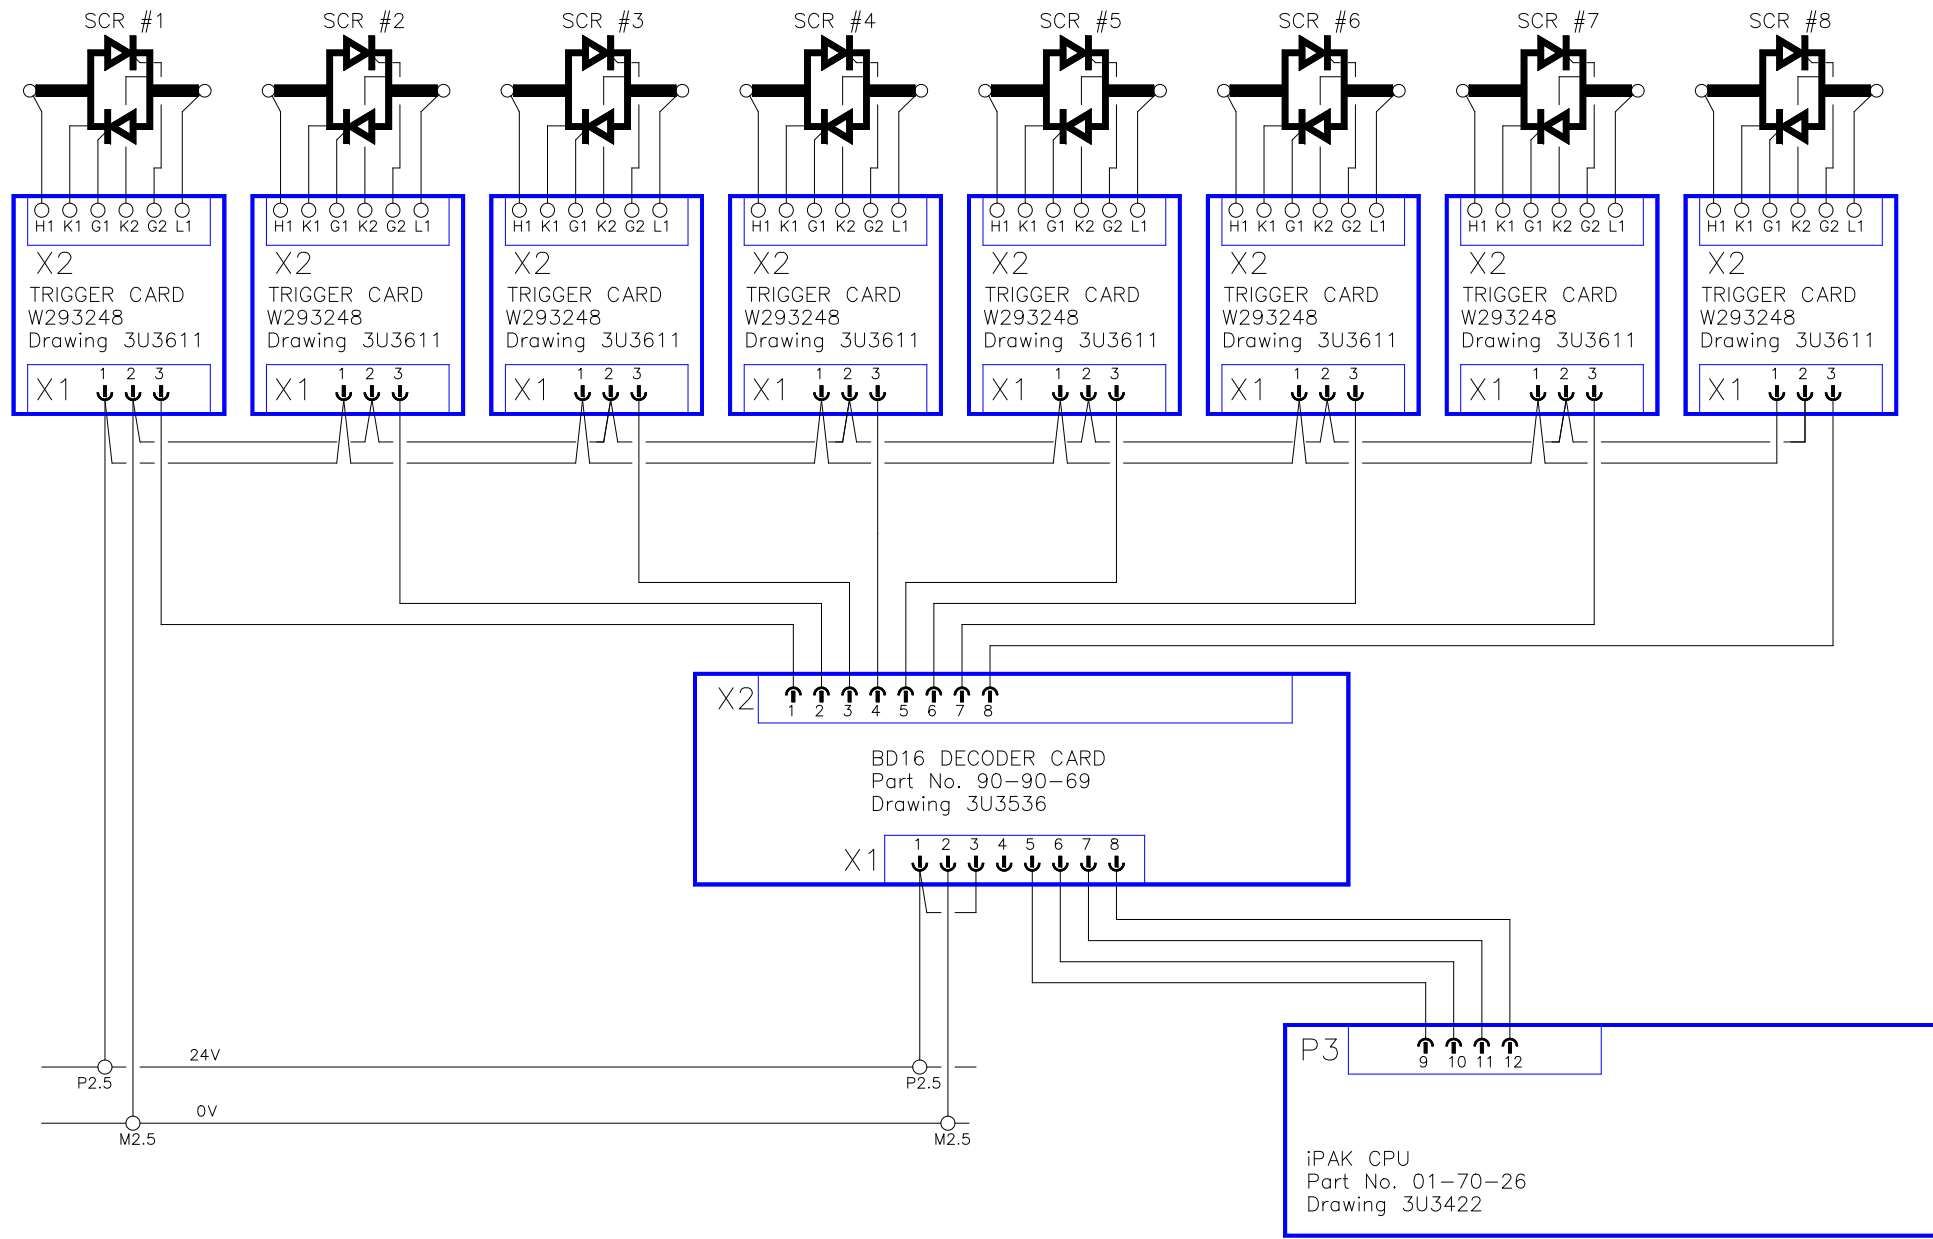

DATE:	3-5-18
DRAWN:	
CHECKED:	

BF ENTRON LTD

TITLE: iPAK MUX WIRING DIAGRAM

DRAWING No:	3U3613
ISSUE No:	4
SHEET No:	1 of 4

iPAK CPU  
Part # 01-70-26  
Drawing # 3U3422

DATE:	3-5-18
DRAWN:	
CHECKED:	

BF ENTRON LTD

TITLE: iPAK MUX WIRING DIAGRAM

DRAWING No:	3U3613
ISSUE No:	4
SHEET No:	2 of 4

DATE:	3-5-18	BF ENTRON LTD	TITLE: iPAK MUX WIRING DIAGRAM	DRAWING No:	3U3613	
DRAWN:	K.C.			ISSUE No:	4	SHEET No: 3 of 4
CHECKED:						

DATE:	3-5-18	BF ENTRON LTD	TITLE: iPAK MUX WIRING DIAGRAM	DRAWING No: 3U3613	
DRAWN:	K.C.			ISSUE No: 4	SHEET No: 4 of 4
CHECKED:					