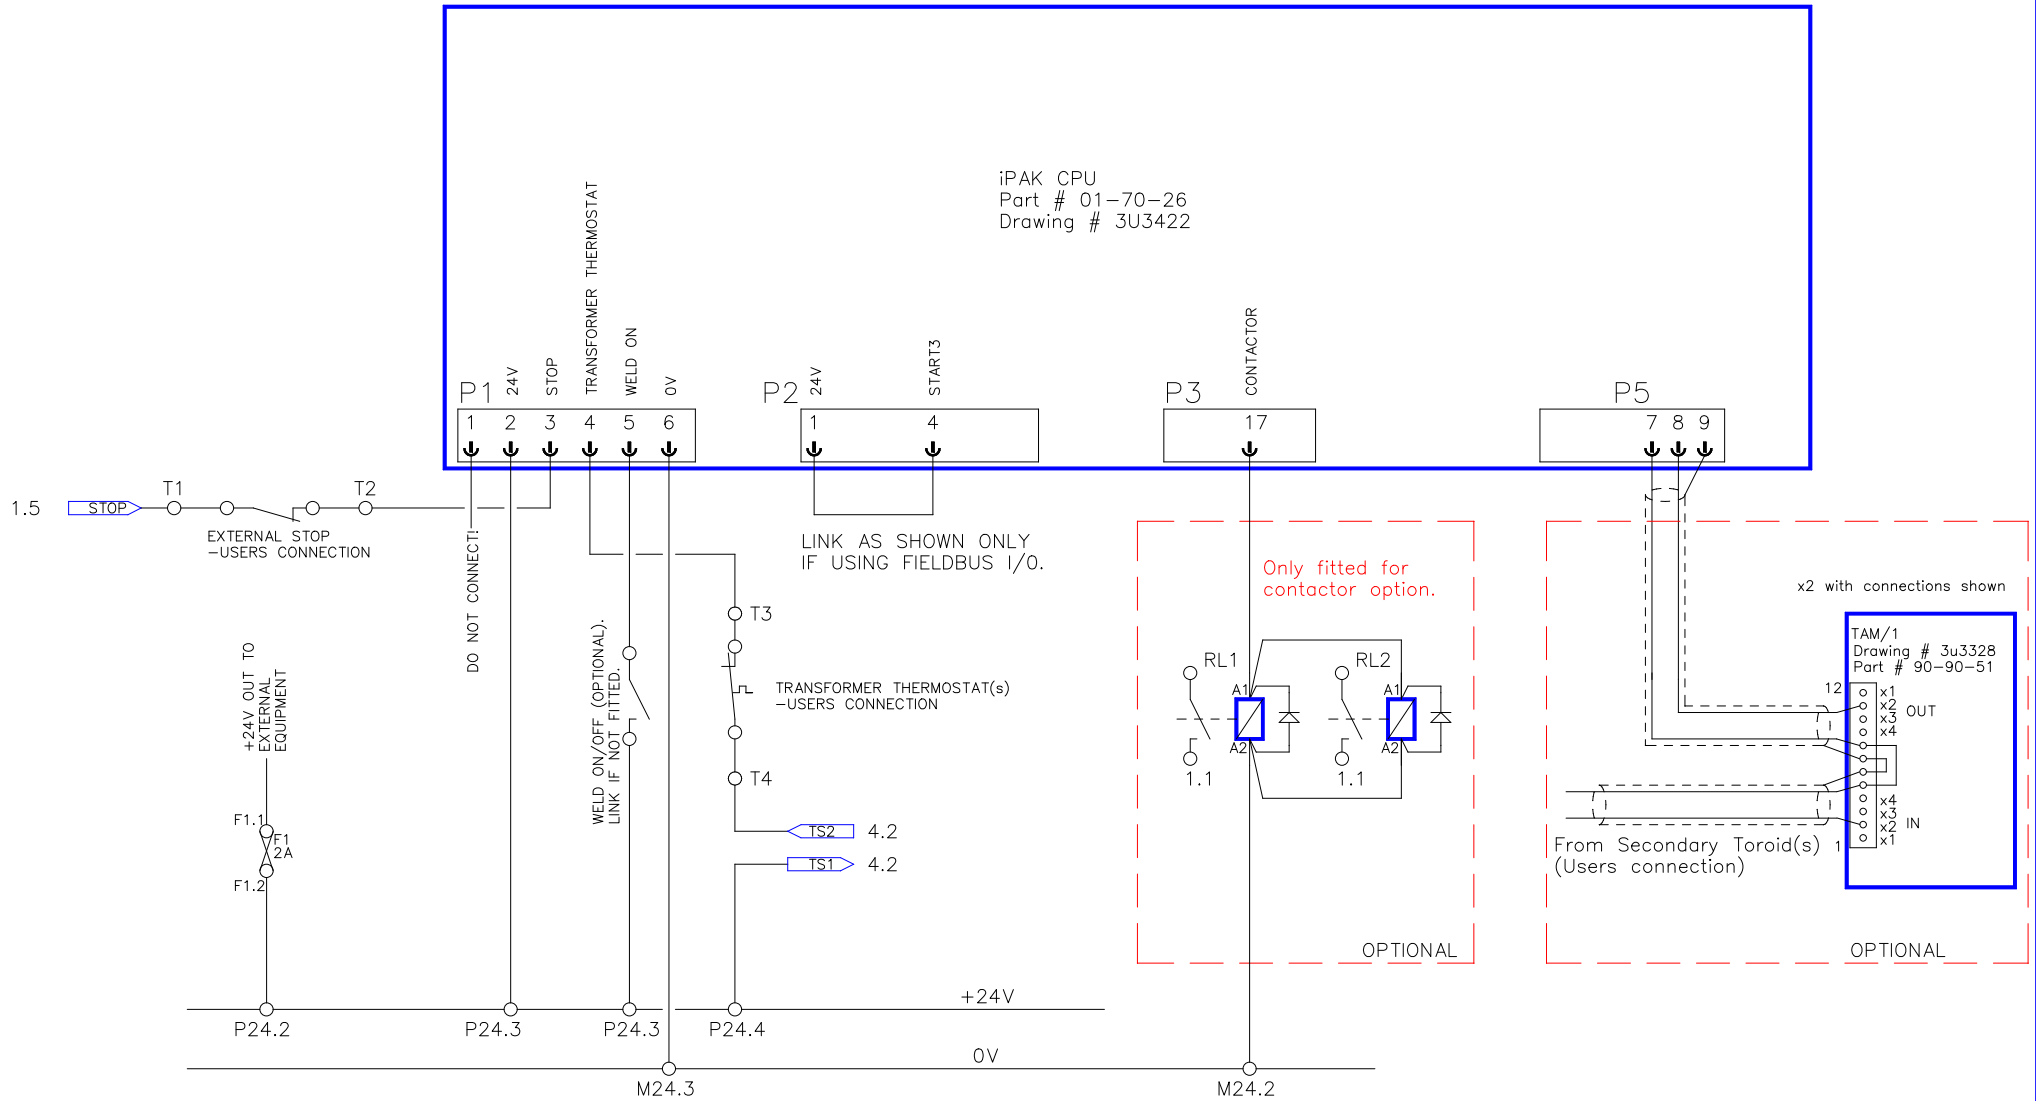

DATE:	3-5-18
DRAWN:	
CHECKED:	

BF ENTRON LTD

TITLE: iPAK MUX WIRING DIAGRAM

DRAWING No:	3U3613
ISSUE No:	4
SHEET No:	1 of 4

iPAK CPU  
Part # 01-70-26  
Drawing # 3U3422

DATE:	3-5-18
DRAWN:	
CHECKED:	

BF ENTRON LTD

TITLE: iPAK MUX WIRING DIAGRAM

DRAWING No:	3U3613
ISSUE No:	4
SHEET No:	2 of 4

DATE:	3-5-18	BF ENTRON LTD	TITLE: iPAK MUX WIRING DIAGRAM	DRAWING No:	3U3613	
DRAWN:	K.C.			ISSUE No:	4	SHEET No: 3 of 4
CHECKED:						

DATE:	3-5-18	BF ENTRON LTD	TITLE: iPAK MUX WIRING DIAGRAM	DRAWING No: 3U3613	
DRAWN:	K.C.			ISSUE No: 4	SHEET No: 4 of 4
CHECKED:					