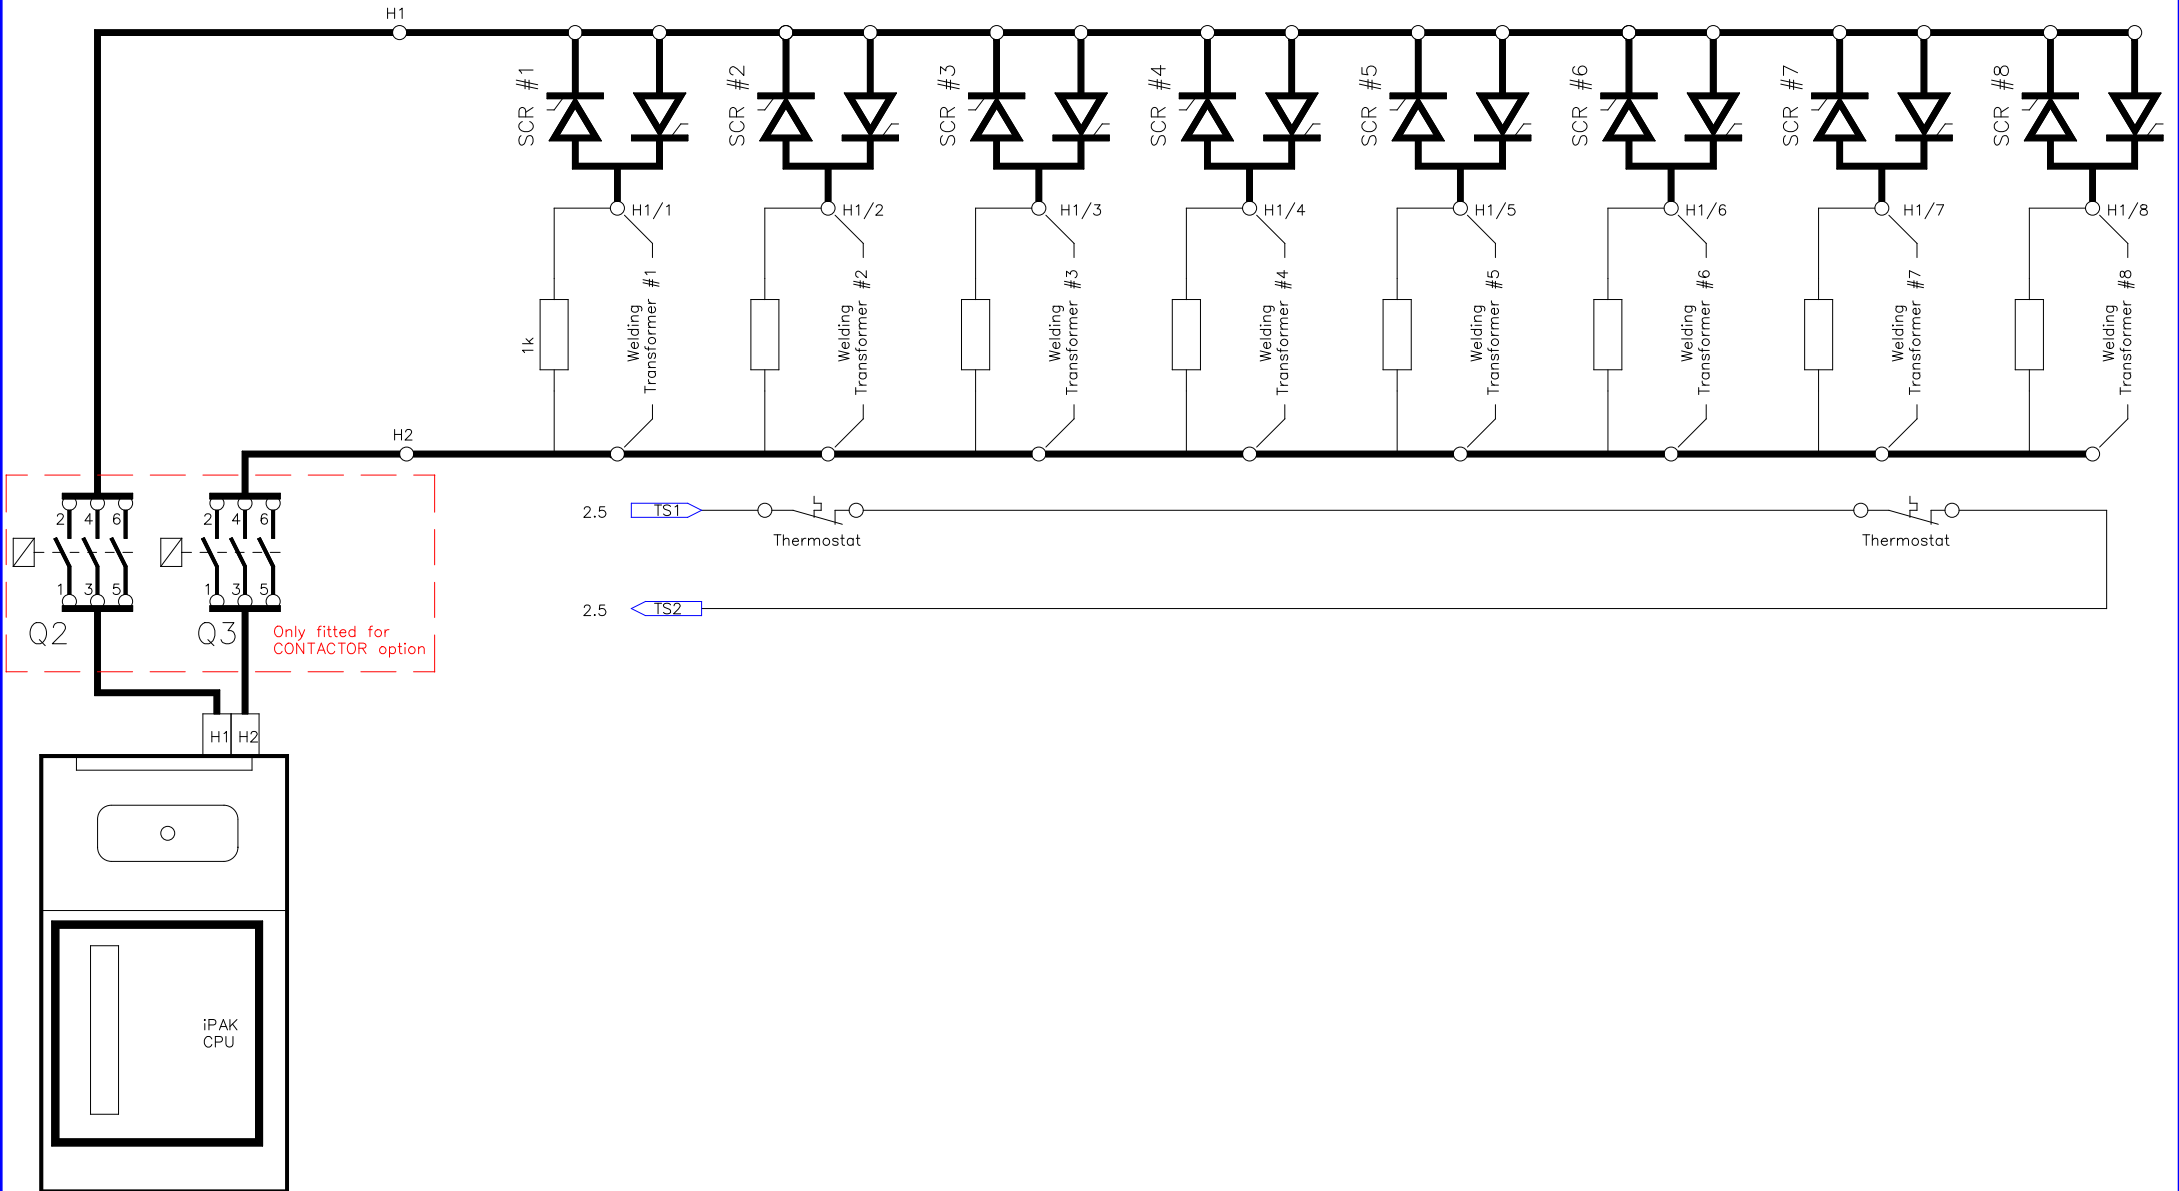

DATE:	3-5-18
DRAWN:	
CHECKED:	

BF ENTRON LTD

TITLE: iPAK MUX WIRING DIAGRAM

DRAWING No:	3U3613
ISSUE No:	4
SHEET No:	1 of 4

iPAK CPU  
Part # 01-70-26  
Drawing # 3U3422

DATE:	3-5-18
DRAWN:	
CHECKED:	

BF ENTRON LTD

TITLE: iPAK MUX WIRING DIAGRAM

DRAWING No:	3U3613
ISSUE No:	4
SHEET No:	2 of 4

DATE:	3-5-18	BF ENTRON LTD	TITLE: iPAK MUX WIRING DIAGRAM	DRAWING No:	3U3613	
DRAWN:	K.C.			ISSUE No:	4	SHEET No: 3 of 4
CHECKED:						

DATE:	3-5-18	BF ENTRON LTD	TITLE: iPAK MUX WIRING DIAGRAM	DRAWING No: 3U3613	
DRAWN:	K.C.			ISSUE No: 4	SHEET No: 4 of 4
CHECKED:					