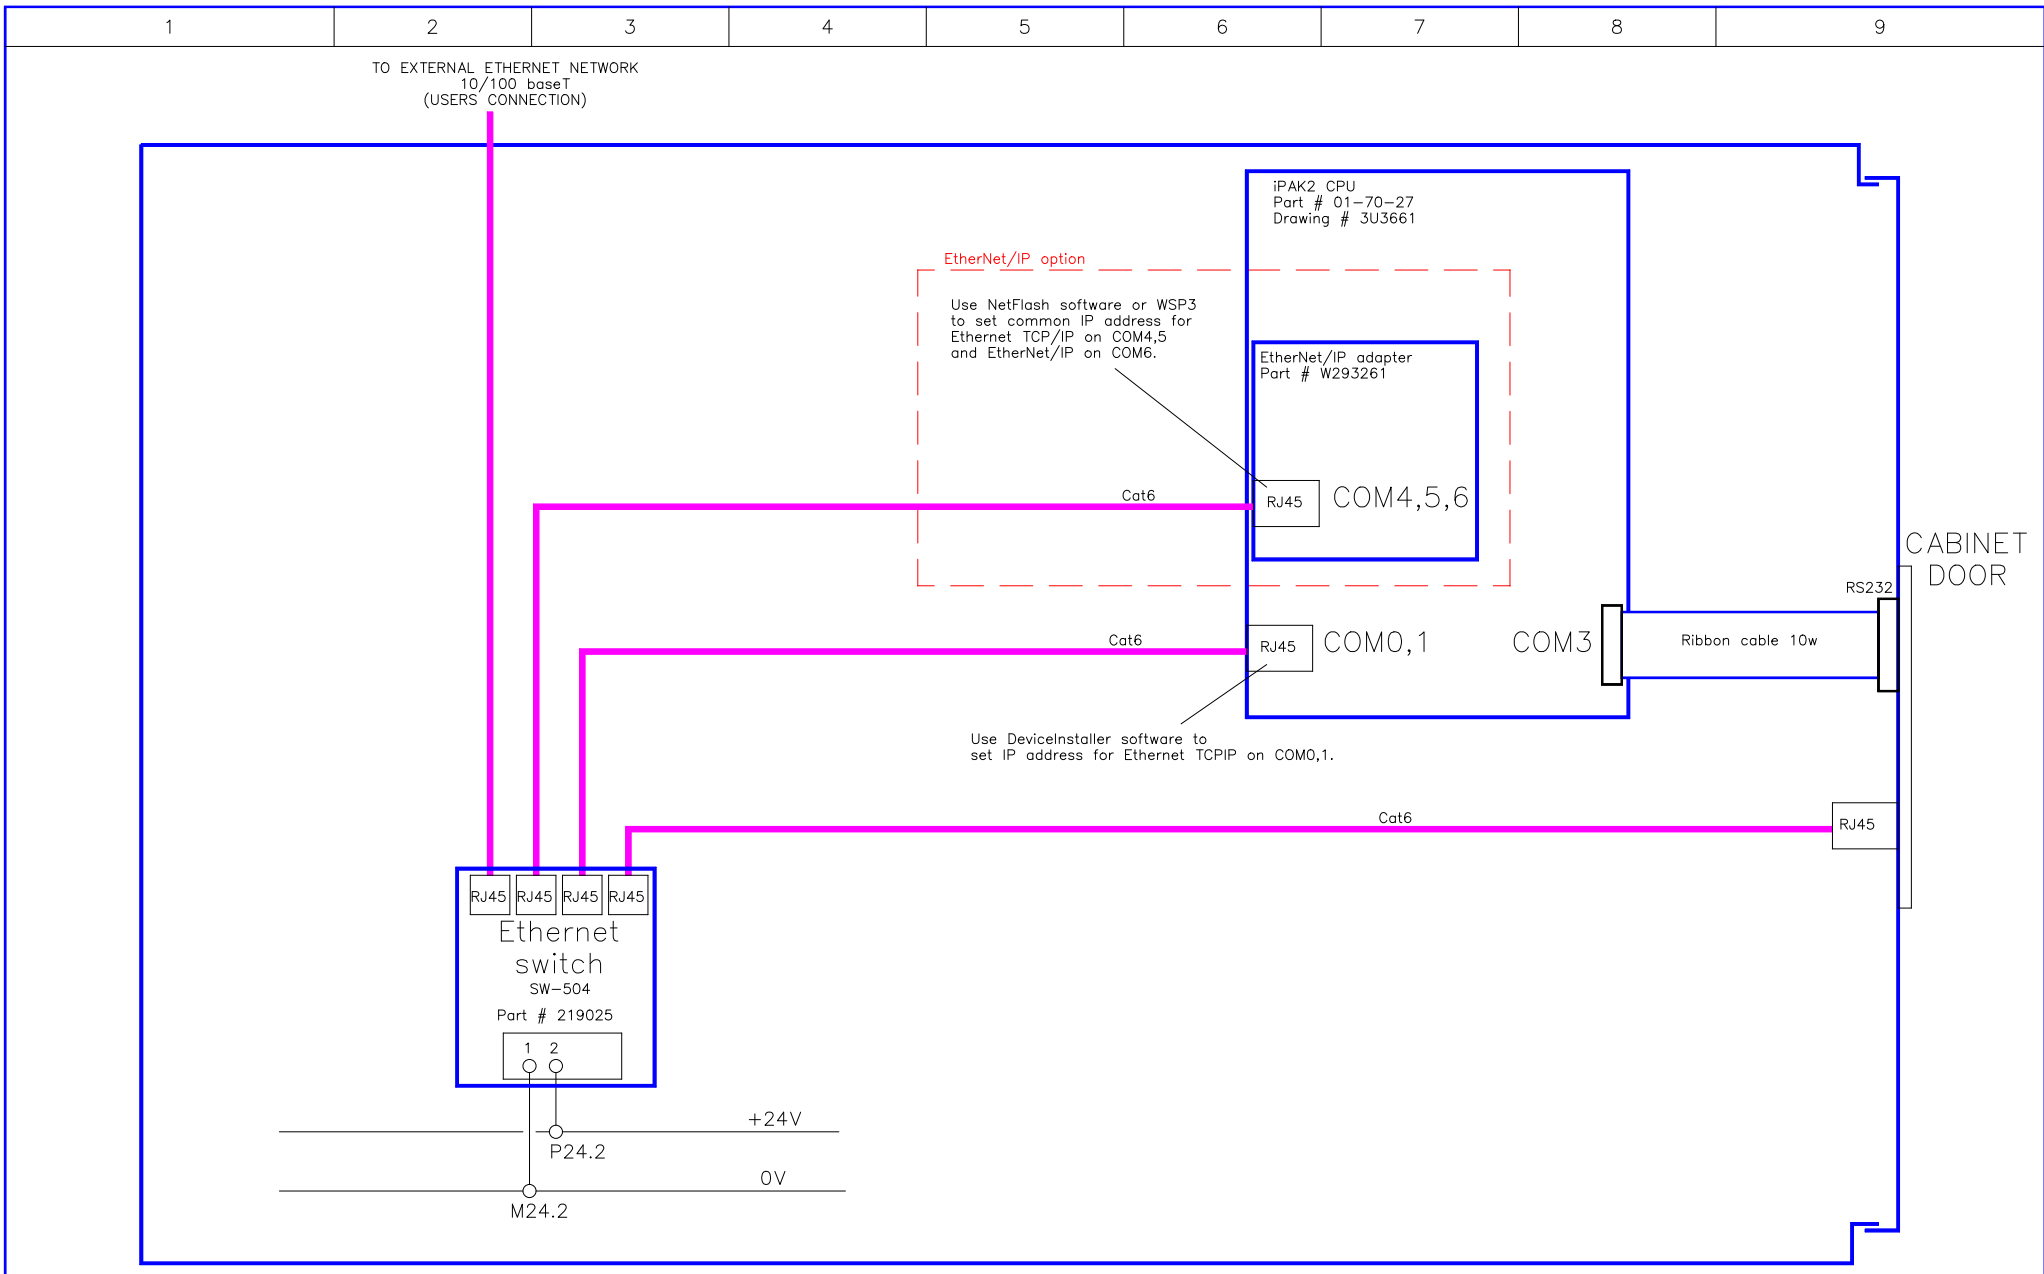

DATE:	1-7-19
DRAWN:	
CHECKED:	

BF ENTRON LTD

TITLE: iPAK2 LMI 1.5/3kA WIRING

DRAWING No:	3U3698
ISSUE No:	1
SHEET No:	3 of 5

iPAK2 CPU

Part # 01-70-27
Drawing # 3U3661

DATE:	1-7-19
DRAWN:	
CHECKED:	

BF ENTRON LTD

TITLE: iPAK2 LMI
1.5/3kA WIRING

DRAWING No:	3U3698
ISSUE No:	1
SHEET No:	4 of 5

DATE:	1-7-19
DRAWN:	
CHECKED:	

BF ENTRON
LTD

TITLE: iPAK2 LMI
1k5/3k WIRING

DRAWING No:	3U3698
ISSUE No:	1
SHEET No:	5 of 6