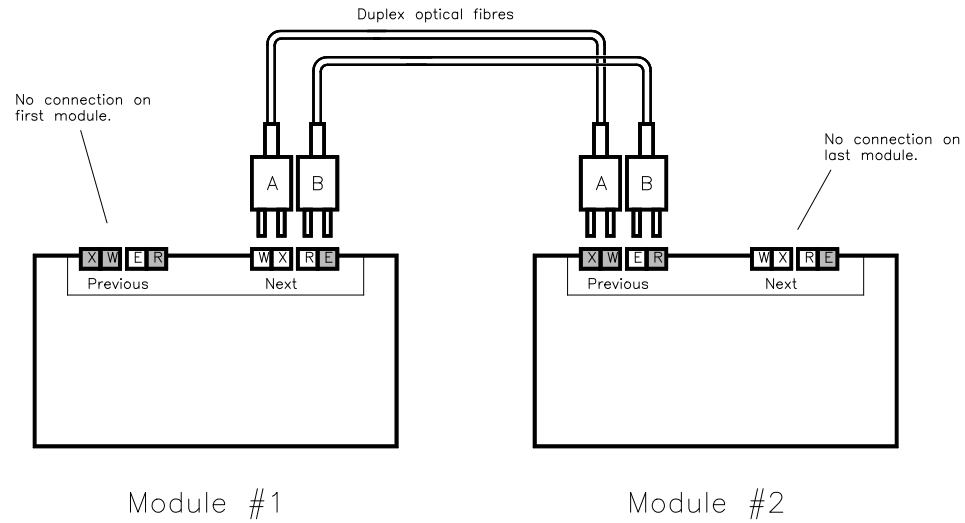

DATE:	1-7-19
DRAWN:	
CHECKED:	

BF ENTRON LTD

TITLE: iPAK2 LMI 1.5/3kA WIRING

DRAWING No:	3U3698
ISSUE No:	1
SHEET No:	3 of 5

iPAK2 CPU

Part # 01-70-27
Drawing # 3U3661

DATE:	1-7-19
DRAWN:	
CHECKED:	

BF ENTRON LTD