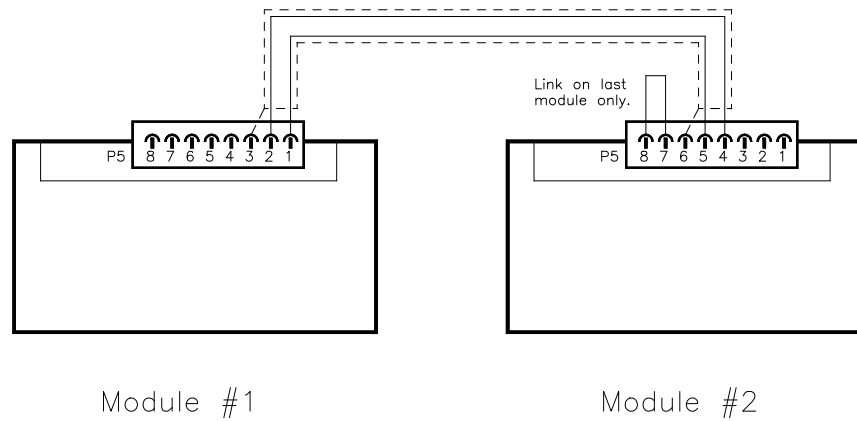

DATE:	1-7-19
DRAWN:	
CHECKED:	

BF ENTRON LTD

TITLE: iPAK2 LMI 1.5/3kA WIRING

DRAWING No:	3U3698
ISSUE No:	1
SHEET No:	3 of 5

iPAK2 CPU

Part # 01-70-27
Drawing # 3U3661

DATE:	1-7-19
DRAWN:	
CHECKED:	

BF ENTRON LTD