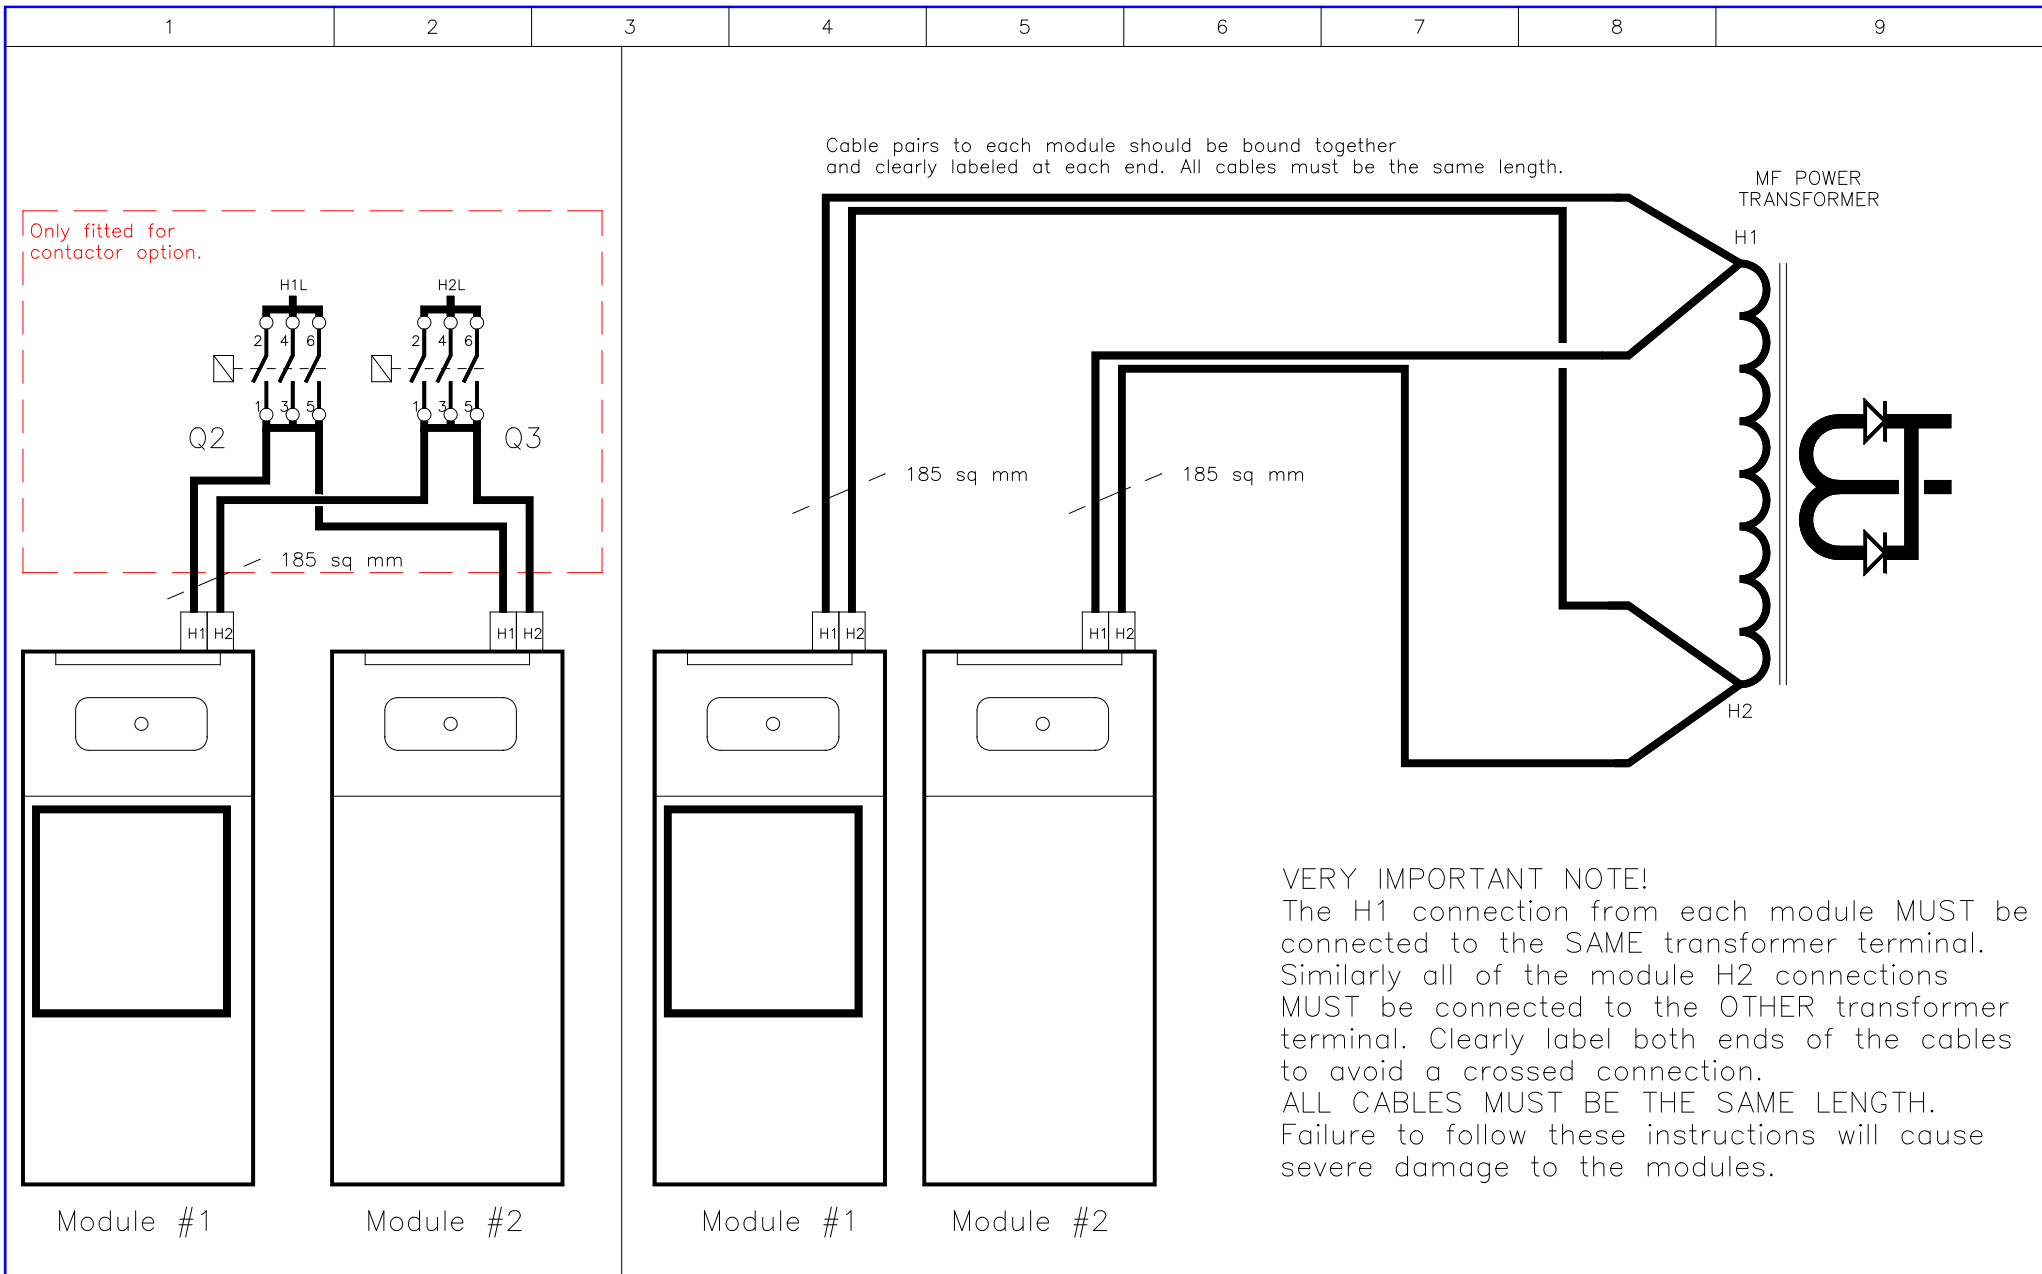

DATE:	1-7-19
DRAWN:	
CHECKED:	

BF ENTRON LTD

TITLE: iPAK2 LMI
1.5/3kA WIRING

DRAWING No:	3U3698
ISSUE No:	1
SHEET No:	1 of 5

DATE:	1-7-19	BF ENTRON LTD	TITLE: iPAK2 LMI 1.5/3kA WIRING	DRAWING No: 3U3698		
DRAWN:				ISSUE No: 1	SHEET No: 2 of 5	
CHECKED:						

DATE:	1-7-19
DRAWN:	
CHECKED:	

BF ENTRON LTD

TITLE: iPAK2 LMI 1.5/3kA WIRING

DRAWING No:	3U3698
ISSUE No:	1
SHEET No:	3 of 5

iPAK2 CPU

Part # 01-70-27
Drawing # 3U3661

DATE:	1-7-19
DRAWN:	
CHECKED:	

BF ENTRON LTD