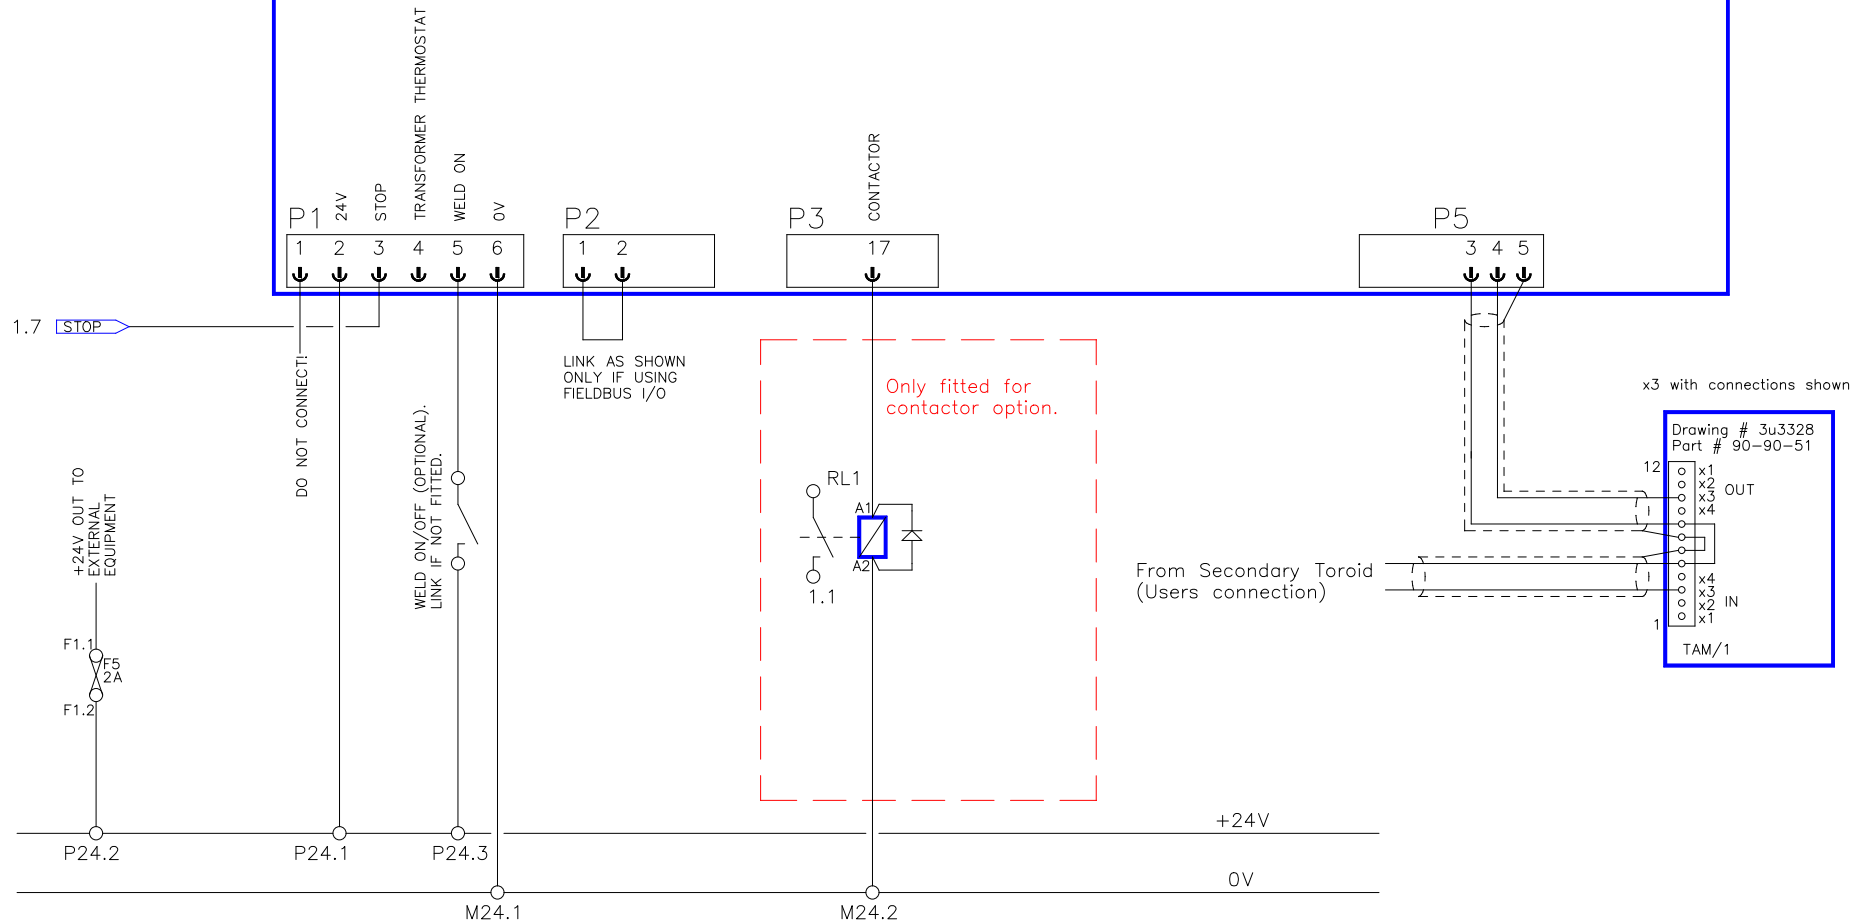

DATE:	1-7-19
DRAWN:	
CHECKED:	

BF ENTRON LTD

TITLE: iPAK2 LMI 1.5/3kA WIRING

DRAWING No:	3U3698
ISSUE No:	1
SHEET No:	3 of 5

iPAK2 CPU

Part # 01-70-27
Drawing # 3U3661

DATE:	1-7-19
DRAWN:	
CHECKED:	

BF ENTRON LTD

TITLE: iPAK2 LMI
1.5/3kA WIRING

DRAWING No:	3U3698
ISSUE No:	1
SHEET No:	4 of 5

DATE:	1-7-19
DRAWN:	
CHECKED:	

BF ENTRON
LTD

TITLE: iPAK2 LMI
1k5/3k WIRING

DRAWING No:	3U3698
ISSUE No:	1
SHEET No:	5 of 6